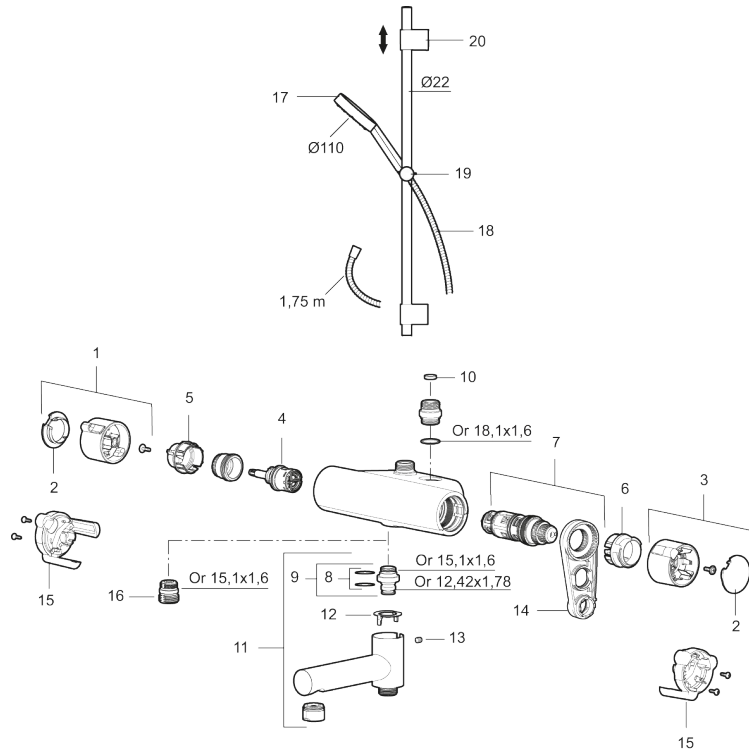

Article number: 334045 **RSK:** 8283445 **Flow 3 bar:** 22.9 l/m

Description: Chrome, 40 c/c, pipe connection up

Consist of:

MORA MMIX II thermostatic mixer:

- Swivel spout with built-in diverter
- Pressure balanced thermostatic mixer
- With reversible headwork
- Temperature handle with safety stop at 38°C
- With Eco-function
- Lead Free material
- Approved non-return valves, EN-Standard EN1717
- Note! Not for Vaska

MORA MMIX II shower set (art.no. 331300):

- Shower hose in metal, PVC- and BPA-free
- With bracket for mounting on 40 c/c pipes
- With Easy-Clean anti-limescale system

PRODUCT DESCRIPTION

MMIX II bath & shower kit Vaska

Article number: 334045

RSK: 8283445

Sparepartlist

NO.	ART NO.	RSK	DESCRIPTION
1	S600191	8397017	On/off handle, complete, chrome
2	S600192	8397019	End cover, chrome, 2 pcs
3	S600190	8397018	Temperature handle, complete, chrome
4	S600020	8441462	Reversible headwork shower mixer 12 l/min, with service tool
4	S600269	8387232	Reversible headwork shower mixer 12 l/min
4	S600021	8441463	Reversible headwork 22 l/min, with service tool
4	S600270	8387233	Reversible headwork 22 l/min
5	S600086	8439710	Stop ring, for one outlet (down or up)
6	S600087	8439711	Scalding protection ring, max 50°C
7	S600084	8439709	Thermostatic cartridge, complete, incl. service tool
7	S600271	8397030	Thermostatic cartridge, complete, without service tool
8	209519.AE	8938340	O-ring, for swivel spout
9	409366.AE		Nipple M18x1 with o-ring for bath mixer