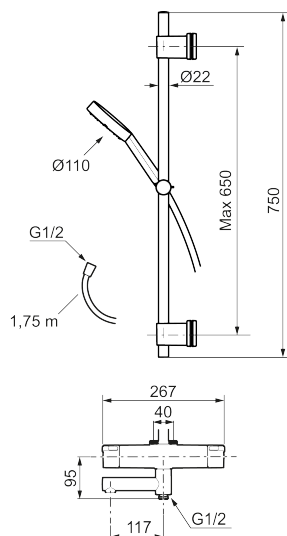

Unique characteristics

Backflow protection unit type 

MMIX II bath & shower kit Vaska

The MMIX II bath & shower kit features an updated design for its hand shower unit and an enhanced thermostat. Mora's signature attention to detail and focus on quality mean this sleek chrome shower delivers on all fronts.

Article number: 334045 **RSK:** 8283445 **Flow 3 bar:** 22.9 l/m

Description: Chrome, 40 c/c, pipe connection up

Consist of:

MORA MMIX II thermostatic mixer:

- Swivel spout with built-in diverter
- Pressure balanced thermostatic mixer
- With reversible headwork
- Temperature handle with safety stop at 38°C
- With Eco-function
- Lead Free material
- Approved non-return valves, EN-Standard EN1717
- Note! Not for Vaska

MORA MMIX II shower set (art.no. 331300):

- Shower hose in metal, PVC- and BPA-free
- With bracket for mounting on 40 c/c pipes
- With Easy-Clean anti-limescale system

PRODUCT DESCRIPTION

MMIX II bath & shower kit Vaska

Article number: 334045

RSK: 8283445

Sparepartlist

NO.	ART NO.	RSK	DESCRIPTION
1	S600191	8397017	On/off handle, complete, chrome
2	S600192	8397019	End cover, chrome, 2 pcs
3	S600190	8397018	Temperature handle, complete, chrome
4	S600020	8441462	Reversible headwork shower mixer 12 l/min, with service tool
4	S600269	8387232	Reversible headwork shower mixer 12 l/min
4	S600021	8441463	Reversible headwork 22 l/min, with service tool
4	S600270	8387233	Reversible headwork 22 l/min
5	S600086	8439710	Stop ring, for one outlet (down or up)
6	S600087	8439711	Scalding protection ring, max 50°C
7	S600084	8439709	Thermostatic cartridge, complete, incl. service tool
7	S600271	8397030	Thermostatic cartridge, complete, without service tool
8	209519.AE	8938340	O-ring, for swivel spout
9	409366.AE		Nipple M18x1 with o-ring for bath mixer