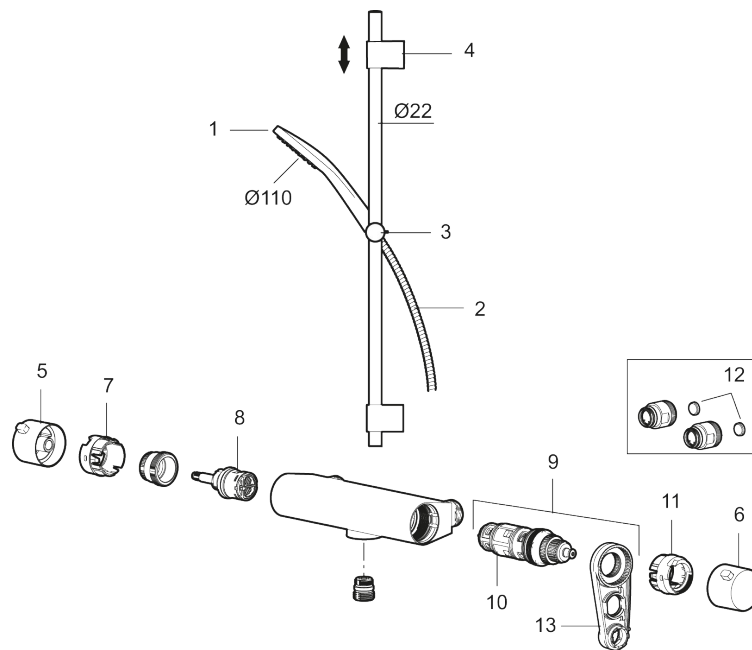

LYNX shower set (art.no. 341300):

- Shower hose in metal, PVC- and BPA-free
- With adjustable wall brackets for usage of existing screw holes
- With Easy-Clean anti-limescale system

Unique characteristics

Article number:
341500.12LD6

RSK: 8283469

Sparepartlist

NO.	ART NO.	RSK	DESCRIPTION
1	S600238	8233065	
1	S600238.12	8233100	
2	S600109	8252036	Shower hose 1750 mm, chrome
2	S600109.LD		Shower hose 1750 mm, chrome, LEED/BREEAM compliant
2	S600109.12	8236624	Shower hose 1750 mm, matte black
2	S600109.12LD		Shower hose 1750 mm, matte black, LEED/BREEAM compliant
3	S600246	8239619	Slider, chrome
3	S600246.12	8239664	Slider, matte black
4	S600266	8239702	Wall bracket, chrome, 2 pcs
4	S600266.12	8239703	
5	S600237	8397026	
5	S600237.12	8397027	
6	S600236	8397024	
6	S600236.12	8397025	

NO.	ART NO.	RSK	DESCRIPTION
7	S600024	8439705	Stop ring
8	S600020	8441462	Reversible headwork shower mixer 12 l/min, with service tool
8	S600269	8387232	Reversible headwork shower mixer 12 l/min
9	S600084	8439709	Thermostatic cartridge, complete, incl. service tool
10	S600271	8397030	Thermostatic cartridge, complete, without service tool
11	S600023	8439703	Stop ring
12	409359.AA	8345172	Filter kit for connecting links, retail packed
13	S600298	3870203	Service tool