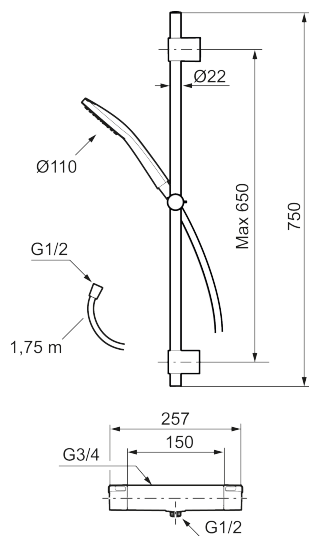

Unique characteristics

Backflow protection unit type