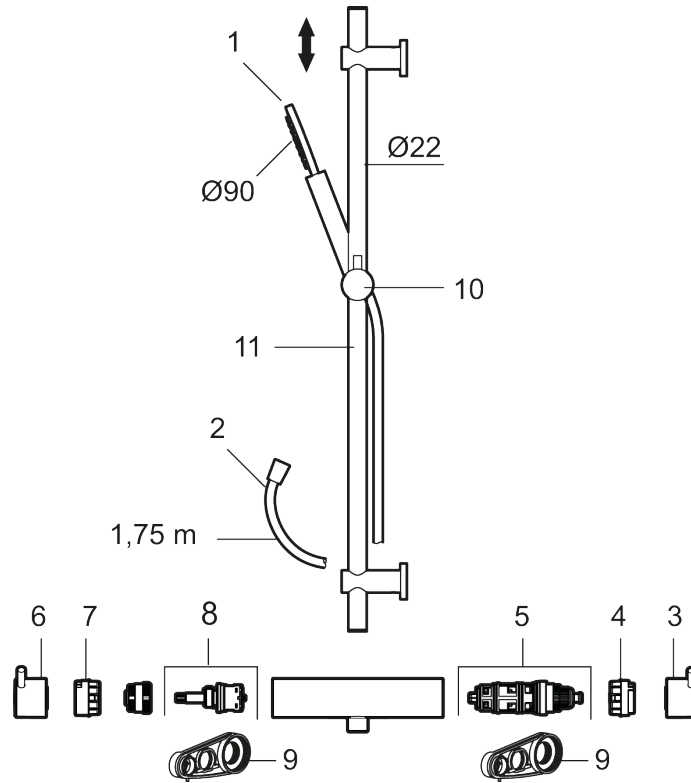

Unique characteristics

INXX II shower kit

Article number: 271600.12LD6
RSK: 8283343
Flow 3 bar: 6.0 l/m
Description: Matte black, LEED/BREEAM compliant

Consist of:

MORA INXX II shower mixer:

- Pressure balanced thermostatic mixer
- Temperature handle with safety stop at 38°C
- With Eco-function
- Approved non-return valves, EN-Standard EN1717

MORA INXX II shower:

- Shower hose in metal, PVC- and BPA-free
- With adjustable wall brackets for usage of existing screw holes
- With Easy-Clean anti-limescale system
- Constant flow 6 l/min at 200–600 kPa

PRODUCT DESCRIPTION

INXX II shower kit

Article number:
271600.12LD6

RSK: 8283343

Sparepartlist

NO.	ART NO.	RSK	DESCRIPTION
1	209575	8275496	Hand shower, chrome
1	209575.12	8275497	Hand shower, matte black
1	209575.22	8275498	Hand shower, matte white
1	209575.44	8275499	Hand shower, matte grey
1	209575.60	8275500	Hand shower, polished brass PVD
1	209575.62	8275501	Hand shower, brused brass PVD
2	131170.AE	8251927	Shower hose in metal, 1750 mm, chrome
2	131170.12AE	8251999	Shower hose in metal, 1750 mm, matte black
2	131170.22AE	8252000	Shower hose in metal, 1750 mm, matte white
2	131170.44AE	8252001	Shower hose in metal, 1750 mm, matte grey
2	131170.60AE	8252002	Shower hose in metal, 1750 mm, polished brass PVD
2	131170.62AE	8252003	Shower hose in metal, 1750 mm, brused brass PVD
3	409710.AE	8218902	Temperature handle, chrome
3	409710.12AE	8218903	Temperature handle, matte black
3	409710.22AE	8218904	Temperature handle, matte white