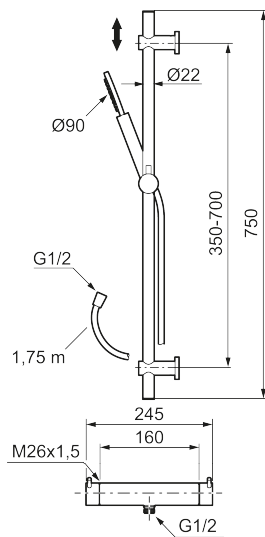

Unique characteristics

INXX II shower kit

Article number: 271600.12LD6
RSK: 8283343
Flow 3 bar: 6.0 l/m
Description: Matte black, LEED/BREEAM compliant

Consist of:

MORA INXX II shower mixer:

- Pressure balanced thermostatic mixer
- Temperature handle with safety stop at 38°C
- With Eco-function
- Approved non-return valves, EN-Standard EN1717

MORA INXX II shower:

- Shower hose in metal, PVC- and BPA-free
- With adjustable wall brackets for usage of existing screw holes
- With Easy-Clean anti-limescale system
- Constant flow 6 l/min at 200–600 kPa

PRODUCT DESCRIPTION

INXX II shower kit

Article number:
271600.12LD6

RSK: 8283343

Sparepartlist

NO.	ART NO.	RSK	DESCRIPTION
1	209575	8275496	Hand shower, chrome
1	209575.12	8275497	Hand shower, matte black
1	209575.22	8275498	Hand shower, matte white
1	209575.44	8275499	Hand shower, matte grey
1	209575.60	8275500	Hand shower, polished brass PVD
1	209575.62	8275501	Hand shower, brused brass PVD
2	131170.AE	8251927	Shower hose in metal, 1750 mm, chrome
2	131170.12AE	8251999	Shower hose in metal, 1750 mm, matte black
2	131170.22AE	8252000	Shower hose in metal, 1750 mm, matte white
2	131170.44AE	8252001	Shower hose in metal, 1750 mm, matte grey
2	131170.60AE	8252002	Shower hose in metal, 1750 mm, polished brass PVD
2	131170.62AE	8252003	Shower hose in metal, 1750 mm, brused brass PVD
3	409710.AE	8218902	Temperature handle, chrome
3	409710.12AE	8218903	Temperature handle, matte black
3	409710.22AE	8218904	Temperature handle, matte white