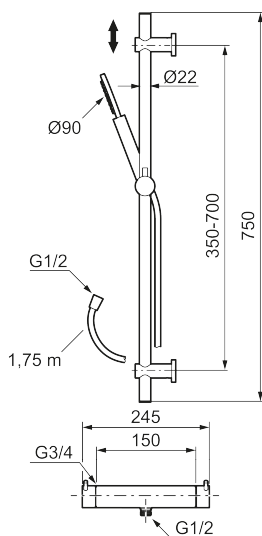

MORA INXX II shower mixer:

- Pressure balanced thermostatic mixer
- Temperature handle with safety stop at 38°C
- With Eco-function
- Approved non-return valves, EN-Standard EN1717

MORA INXX II shower:

- Shower hose in metal, PVC- and BPA-free
- With adjustable wall brackets for usage of existing screw holes
- With Easy-Clean anti-limescale system
- Eco (energy and water saving hand shower 8 l/min)