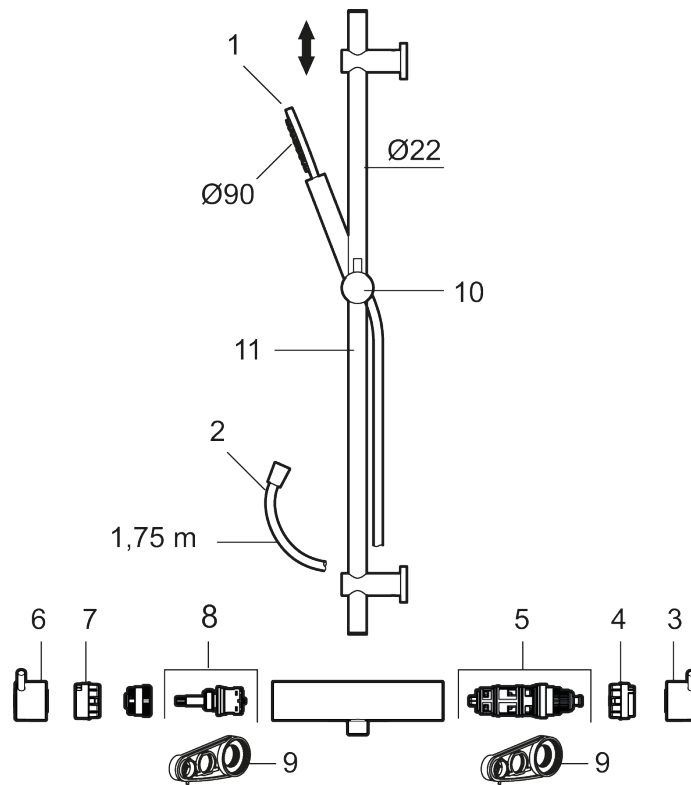

MORA INXX II shower:

- Shower hose in metal, PVC- and BPA-free
- With adjustable wall brackets for usage of existing screw holes
- With Easy-Clean anti-limescale system
- Eco (energy and water saving hand shower 8 l/min)

Article number: 271500.22

RSK: 8283073

Sparepartlist

NO.	ART NO.	RSK	DESCRIPTION
1	209575	8275496	Hand shower, chrome
1	209575.12	8275497	Hand shower, matte black
1	209575.22	8275498	Hand shower, matte white
1	209575.44	8275499	Hand shower, matte grey
1	209575.60	8275500	Hand shower, polished brass PVD