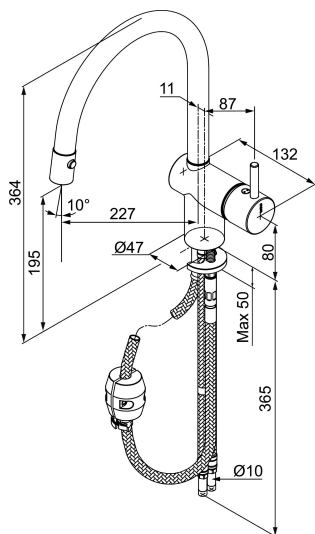

Unique characteristics

Backflow protection unit type

MORA PULLOUT kitchen mixer

Mora Pullout kitchen mixers are long-established and extremely popular taps. The version shown here has a pull-out hand shower that provides comfort and flexibility and makes kitchen work a breeze. With ESS function as standard, Mora Pullout mixer save large amounts of energy without compromising on user comfort.

Article number: 702695

Description: Chrome

- Pull out telescopic hand shower with two spray patterns (normal and rinse)
- ESS (energy saving system)
- Adjustable flow control and temperature limiter
- Eco (energy and water saving aerator)
- Soft PEX[®] hoses with flat end Ø10 mm
- Swivel spout 120°
- Approved non-return valves, EN-Standard EN1717
- Hole diameter Ø34-37 mm