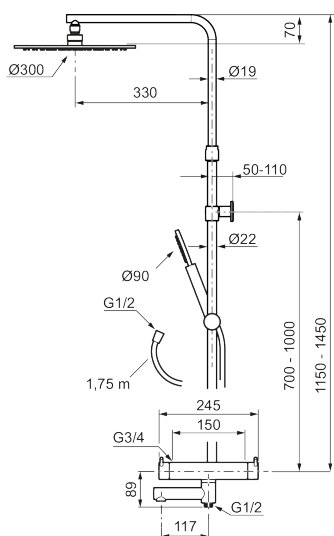

Article number: 272005 RSK: 8283723 Flow 3 bar: 7.6 l/m

Description: Chrome, 150 c/c

Unique characteristics

Backflow protection unit type **EB**

- Temperature- and pressure-balanced bath mixer that reacts quickly to changes and maintains an even water temperature.
- Integrated diverter – easy-to-use water diversion between overhead shower and hand shower
- Temperature handle with safety stop at 38°C
- Water-saving eco function on the flow control knob
- Approved non-return valves, EN-Standard EN1717
- Swivel spout with built-in diverter
- With telescopic function, height can be adjusted 1150–1450 mm from the connection
- Wall bracket freely adjustable in height, 700–1000 from connection and 50–100 mm from wall, 2x20 mm spacers included, with sealing, hidden pipe joint
- Head shower and hand shower with Easy-Clean anti-limescale system
- Shower hose in metal, PVC- and BPA-free inner hose

Article number: 272005

RSK: 8283723

Sparepartlist

NO.	ART NO.	RSK	DESCRIPTION
1	S600291	8237698	Shower head 300 mm, chrome
1	S600291.12	8237699	Shower head 300 mm, matte black
1	S600291.60	8237700	Shower head 300 mm, polished brass PVD
1	S600291.62	8237701	Shower head 300 mm, brushed brass PVD
2	S600290	8233191	Hand shower, chrome