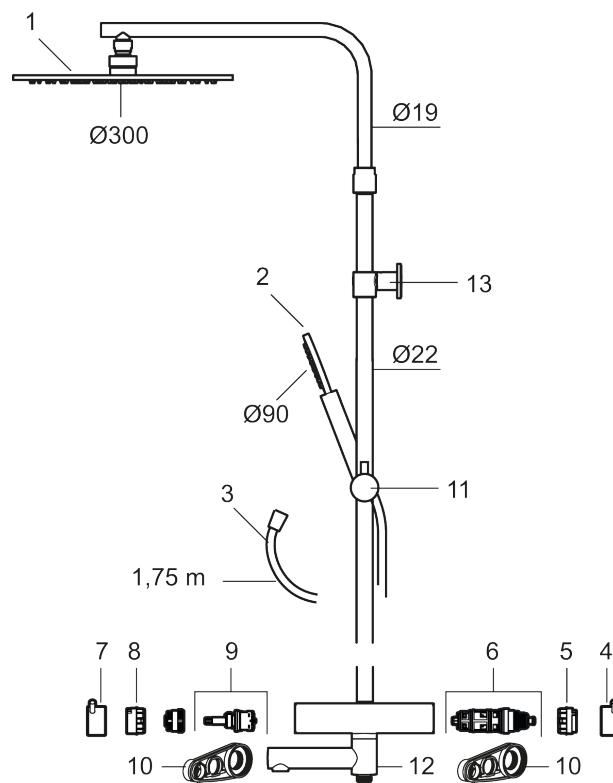

Article number: 272005 RSK: 8283723 Flow 3 bar: 7.6 l/m

Description: Chrome, 150 c/c

Unique characteristics

Backflow protection unit type **EB**

- Temperature- and pressure-balanced bath mixer that reacts quickly to changes and maintains an even water temperature.
- Integrated diverter – easy-to-use water diversion between overhead shower and hand shower
- Temperature handle with safety stop at 38°C
- Water-saving eco function on the flow control knob
- Approved non-return valves, EN-Standard EN1717
- Swivel spout with built-in diverter
- With telescopic function, height can be adjusted 1150–1450 mm from the connection
- Wall bracket freely adjustable in height, 700–1000 from connection and 50–100 mm from wall, 2x20 mm spacers included, with sealing, hidden pipe joint
- Head shower and hand shower with Easy-Clean anti-limescale system
- Shower hose in metal, PVC- and BPA-free inner hose

Article number: 272005

RSK: 8283723

Sparepartlist

NO.	ART NO.	RSK	DESCRIPTION
1	S600291	8237698	Shower head 300 mm, chrome
1	S600291.12	8237699	Shower head 300 mm, matte black
1	S600291.60	8237700	Shower head 300 mm, polished brass PVD
1	S600291.62	8237701	Shower head 300 mm, brushed brass PVD
2	S600290	8233191	Hand shower, chrome