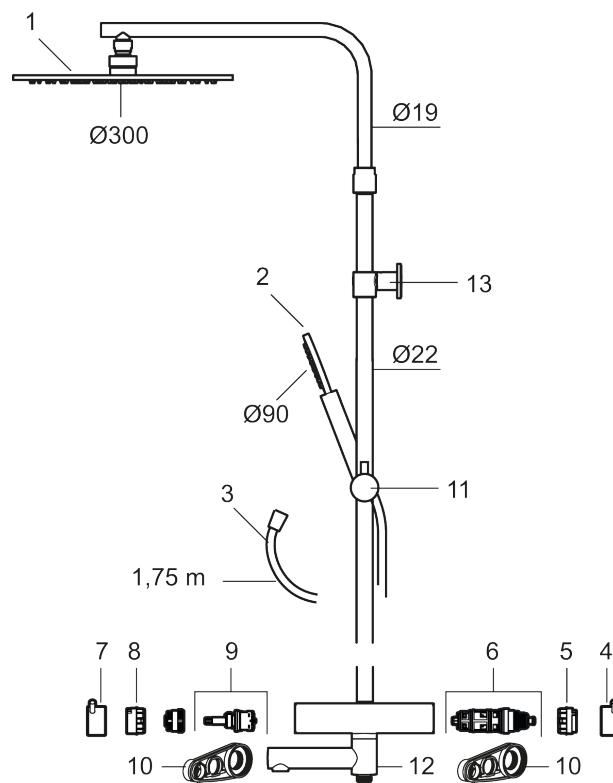

**Article number:** 272005.12 **RSK:** 8283724 **Flow 3 bar:** 7.6 l/m

**Description:** Matte black, 150 c/c

#### Unique characteristics

Backflow protection unit type **EB**

- Temperature- and pressure-balanced bath mixer that reacts quickly to changes and maintains an even water temperature.
- Integrated diverter – easy-to-use water diversion between overhead shower and hand shower
- Temperature handle with safety stop at 38°C
- Water-saving eco function on the flow control knob
- Approved non-return valves, EN-Standard EN1717
- Swivel spout with built-in diverter
- With telescopic function, height can be adjusted 1150–1450 mm from the connection
- Wall bracket freely adjustable in height, 700–1000 from connection and 50–100 mm from wall, 2x20 mm spacers included, with sealing, hidden pipe joint
- Head shower and hand shower with Easy-Clean anti-limescale system
- Shower hose in metal, PVC- and BPA-free inner hose

## Sparepartlist

NO.	ART NO.	RSK	DESCRIPTION
1	S600291	8237698	Shower head 300 mm, chrome
1	S600291.12	8237699	Shower head 300 mm, matte black
1	S600291.60	8237700	Shower head 300 mm, polished brass PVD
1	S600291.62	8237701	Shower head 300 mm, brushed brass PVD
2	S600290	8233191	Hand shower, chrome