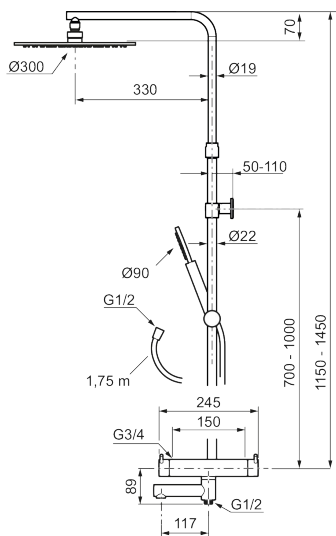

**Article number:** 272005.12 **RSK:** 8283724 **Flow 3 bar:** 7.6 l/m

**Description:** Matte black, 150 c/c

#### Unique characteristics

Backflow protection unit type **EB**

- Temperature- and pressure-balanced bath mixer that reacts quickly to changes and maintains an even water temperature.
- Integrated diverter – easy-to-use water diversion between overhead shower and hand shower
- Temperature handle with safety stop at 38°C
- Water-saving eco function on the flow control knob
- Approved non-return valves, EN-Standard EN1717
- Swivel spout with built-in diverter
- With telescopic function, height can be adjusted 1150–1450 mm from the connection
- Wall bracket freely adjustable in height, 700–1000 from connection and 50–100 mm from wall, 2x20 mm spacers included, with sealing, hidden pipe joint
- Head shower and hand shower with Easy-Clean anti-limescale system
- Shower hose in metal, PVC- and BPA-free inner hose

## Sparepartlist

NO.	ART NO.	RSK	DESCRIPTION
1	S600291	8237698	Shower head 300 mm, chrome
1	S600291.12	8237699	Shower head 300 mm, matte black
1	S600291.60	8237700	Shower head 300 mm, polished brass PVD
1	S600291.62	8237701	Shower head 300 mm, brushed brass PVD
2	S600290	8233191	Hand shower, chrome