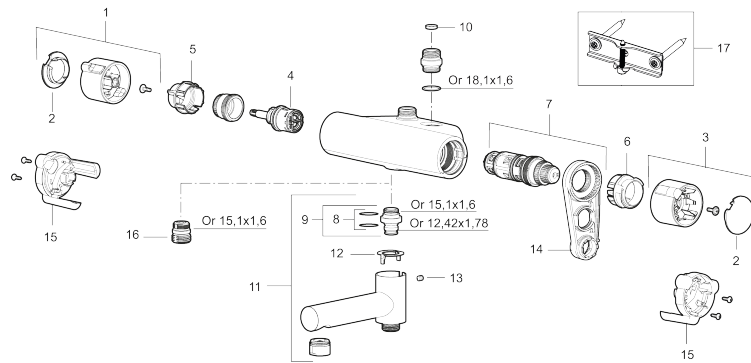

Article number: 334010 **RSK:** 8350305 **Flow 3 bar:** 12.0 l/m

Description: Chrome, 40 c/c, pipe connection down, Eco Flow

Unique characteristics

- Note! 40 c/c
- With shower connection down
- Pressure balanced thermostatic mixer
- Eco Flow
- Temperature handle with safety stop at 38°C
- With Eco-function
- Lead Free material
- Approved non-return valves, EN-Standard EN1717

Backflow protection unit type 

PRODUCT DESCRIPTION

MMIX II shower mixer

We have updated our classic MMIX chrome shower mixer with a straighter shape and a bolder look. The result? Superior function and elegant style! Its interior has also been upgraded with an improved thermostat, providing optimal energy efficiency combined with an unsurpassable shower experience.

Article number: 334010

RSK: 8350305

Sparepartlist

NO.	ART NO.	RSK	DESCRIPTION
1	S600191	8397017	On/off handle, complete, chrome
2	S600192	8397019	End cover, chrome, 2 pcs
3	S600190	8397018	Temperature handle, complete, chrome
4	S600020	8441462	Reversible headwork shower mixer 12 l/min, with service tool
4	S600269	8387232	Reversible headwork shower mixer 12 l/min
4	S600021	8441463	Reversible headwork 22 l/min, with service tool
4	S600270	8387233	Reversible headwork 22 l/min
5	S600086	8439710	Stop ring, for one outlet (down or up)
6	S600087	8439711	Scalding protection ring, max 50°C
7	S600084	8439709	Thermostatic cartridge, complete, incl. service tool
7	S600271	8397030	Thermostatic cartridge, complete, without service tool
8	209519.AE	8938340	O-ring, for swivel spout
9	409366.AE		Nipple M18x1 with o-ring for bath mixer
10	409359.AA	8345172	Filter kit for connecting links, retail packed
11	409356	8344853	Swivel spout, for conversion of shower mixer to bath/shower mixer, chrome
12	38521000	8295345	Stop ring
13	708655.AE	8295447	Locking screw
14	S600298	3870203	Service tool
15	S600193	8397020	Care-handle, black, 2 pcs