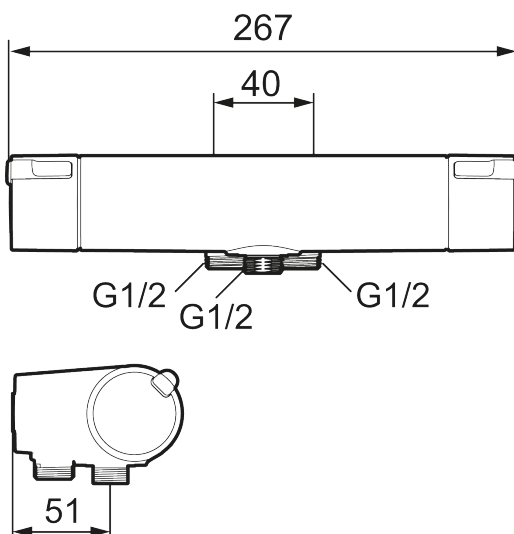

Unique characteristics

- Note! 40 c/c
- With shower connection down
- Pressure balanced thermostatic mixer
- Eco Flow
- Temperature handle with safety stop at 38°C
- With Eco-function
- Lead Free material
- Approved non-return valves, EN-Standard EN1717

Backflow protection unit type