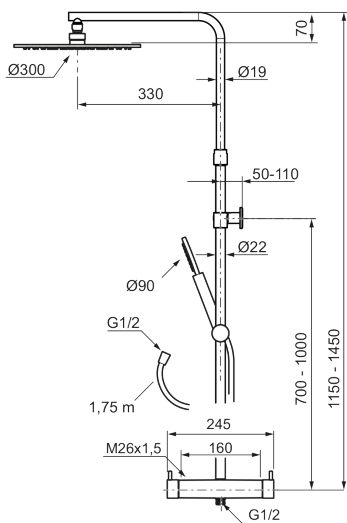

INXX II shower system kit

With its durable, elegant brushed brass finish the INXX II combines classic design with high performance, constant temperature, outstanding comfort and effective scald protection. The overhead shower has a large, slim shower head that looks great in bathrooms with a strong character and striking shapes, as well as in classic bathrooms designed for rest and relaxation. The mixer has been tested and approved according to current building regulations and is energy-efficient, which means it reduces water and energy use without compromising on comfort. The INXX II collection offers a world-class water experience.

About the collection

INXX II is an elegant, timeless collection in a palette of carefully selected colours. Offering a combination of high quality, sober design and outstanding comfort, this is the ultimate collection.

Article number: 271850.62 **RSK:** 8283714 **Flow 3 bar:** 7.6 l/m
Description: Brushed brass PVD, 160 c/c

- Temperature- and pressure-balanced shower mixer that reacts quickly to changes and maintains an even water temperature.
- Integrated diverter – easy-to-use water diversion between overhead shower and hand shower
- Temperature handle with safety stop at 38°C
- Water-saving eco function on the flow control knob
- Approved non-return valves, EN-Standard EN1717
- With telescopic function, height can be adjusted 1150–1450 mm from the connection
- Wall bracket freely adjustable in height, 700–1000 from connection and 50–100 mm from wall, 2x20 mm spacers included, with sealing, hidden pipe joint
- Head shower and hand shower with Easy-Clean anti-limescale system
- Shower hose in metal, PVC- and BPA-free inner hose