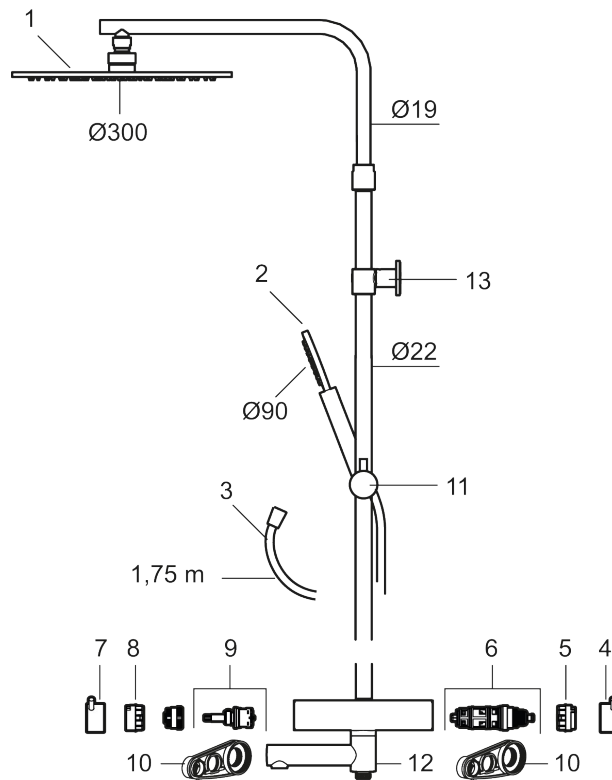

Article number: 271850.62 **RSK:** 8283714 **Flow 3 bar:** 7.6 l/m
Description: Brushed brass PVD, 160 c/c

- Temperature- and pressure-balanced shower mixer that reacts quickly to changes and maintains an even water temperature.
- Integrated diverter – easy-to-use water diversion between overhead shower and hand shower
- Temperature handle with safety stop at 38°C
- Water-saving eco function on the flow control knob
- Approved non-return valves, EN-Standard EN1717
- With telescopic function, height can be adjusted 1150–1450 mm from the connection
- Wall bracket freely adjustable in height, 700–1000 from connection and 50–100 mm from wall, 2x20 mm spacers included, with sealing, hidden pipe joint
- Head shower and hand shower with Easy-Clean anti-limescale system
- Shower hose in metal, PVC- and BPA-free inner hose

Article number: 271850.62 RSK: 8283714

Sparepartlist

NO.	ART NO.	RSK	DESCRIPTION
1	S600291	8237698	Shower head 300 mm, chrome
1	S600291.12	8237699	Shower head 300 mm, matte black
1	S600291.60	8237700	Shower head 300 mm, polished brass PVD