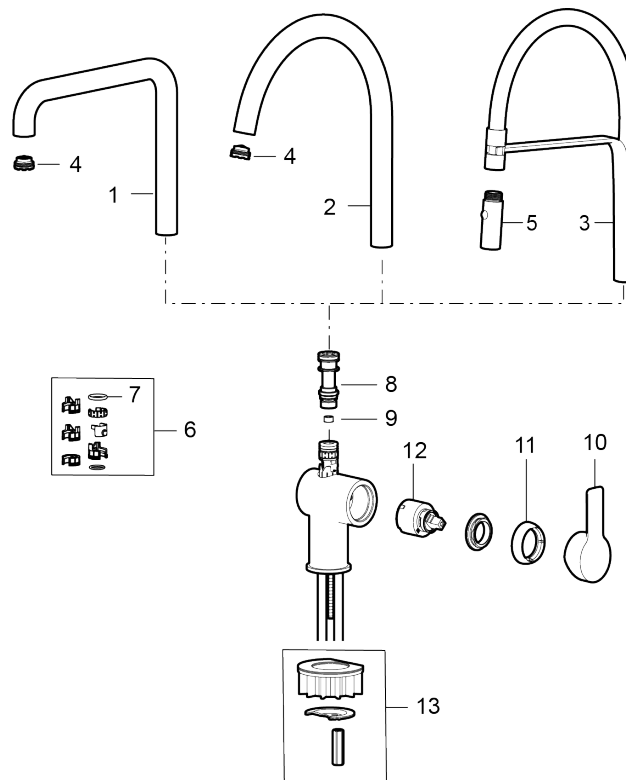

Article number: 344081.12 **RSK:** 8312216 **Flow 3 bar:** 6.0 l/m
Description: Matte black

Unique characteristics

- Nozzle with two spray patterns (normal and rinse)
- Lead Free
- Adjustable flow control and temperature limiter
- Swivel spout, limitation part for 60°, 85°, 110° or 360° included
- Soft PEX[®] hoses with 3/8" connecting nut (stainless steel braided)
- Hole diameter Ø34-37 mm

Article number: 344081.12 RSK: 8312216

Sparepartlist

NO.	ART NO.	RSK	DESCRIPTION
1	409713.AE	8441034	Swivel spout, chrome
1	409713.12AE	8441035	Swivel spout, matte black
2	409712.AE	8441027	Swivel spout, chrome
2	409712.12AE	8441028	Swivel spout, matte black
3	S600244	8441048	Spout complete with nozzle, chrome
3	S600244.12	8441049	Spout complete with nozzle, Matte black
4	S600230		Aerator M21,5 ext., Z
5	S600245	8387257	Nozzle, chrome
5	S600245.12	8387258	Nozzle, Matte black

NO.	ART NO.	RSK	DESCRIPTION
6	209565.AE		Limitation segment
7	708843.AE	8295357	O-ring (15,54 x 2,62), 2 pcs
8	S600283		Spout nipple, complete
9	S600362		Flow regulator LD3 (pink)
9	S600363		Flow regulator for LD4 (green)
10	S600243	8387197	Lever, complete, chrome
10	S600243.12	8387198	Lever, complete, Matte black
11	S600240	8397022	Cover sleeve, chrome
11	S600240.12	8397023	Cover sleeve, Matte black
12	708301.AE	8345093	Ceramic cartridge
13	S600055		Fastening details