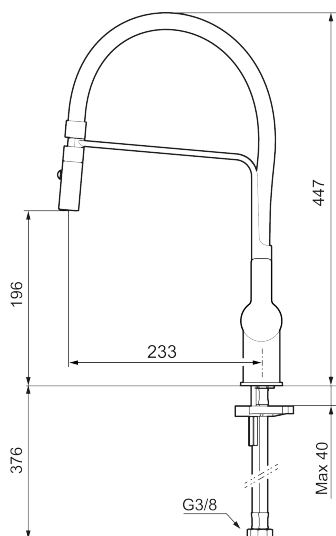

Article number: 344081.12 **RSK:** 8312216 **Flow 3 bar:** 6.0 l/m
Description: Matte black

Unique characteristics

- Nozzle with two spray patterns (normal and rinse)
- Lead Free
- Adjustable flow control and temperature limiter
- Swivel spout, limitation part for 60°, 85°, 110° or 360° included
- Soft PEX[®] hoses with 3/8" connecting nut (stainless steel braided)
- Hole diameter Ø34-37 mm

Article number: 344081.12 RSK: 8312216

Sparepartlist

NO.	ART NO.	RSK	DESCRIPTION
1	409713.AE	8441034	Swivel spout, chrome
1	409713.12AE	8441035	Swivel spout, matte black
2	409712.AE	8441027	Swivel spout, chrome
2	409712.12AE	8441028	Swivel spout, matte black
3	S600244	8441048	Spout complete with nozzle, chrome
3	S600244.12	8441049	Spout complete with nozzle, Matte black
4	S600230		Aerator M21,5 ext., Z
5	S600245	8387257	Nozzle, chrome
5	S600245.12	8387258	Nozzle, Matte black

NO.	ART NO.	RSK	DESCRIPTION
6	209565.AE		Limitation segment
7	708843.AE	8295357	O-ring (15,54 x 2,62), 2 pcs
8	S600283		Spout nipple, complete
9	S600362		Flow regulator LD3 (pink)
9	S600363		Flow regulator for LD4 (green)
10	S600243	8387197	Lever, complete, chrome
10	S600243.12	8387198	Lever, complete, Matte black
11	S600240	8397022	Cover sleeve, chrome
11	S600240.12	8397023	Cover sleeve, Matte black
12	708301.AE	8345093	Ceramic cartridge
13	S600055		Fastening details