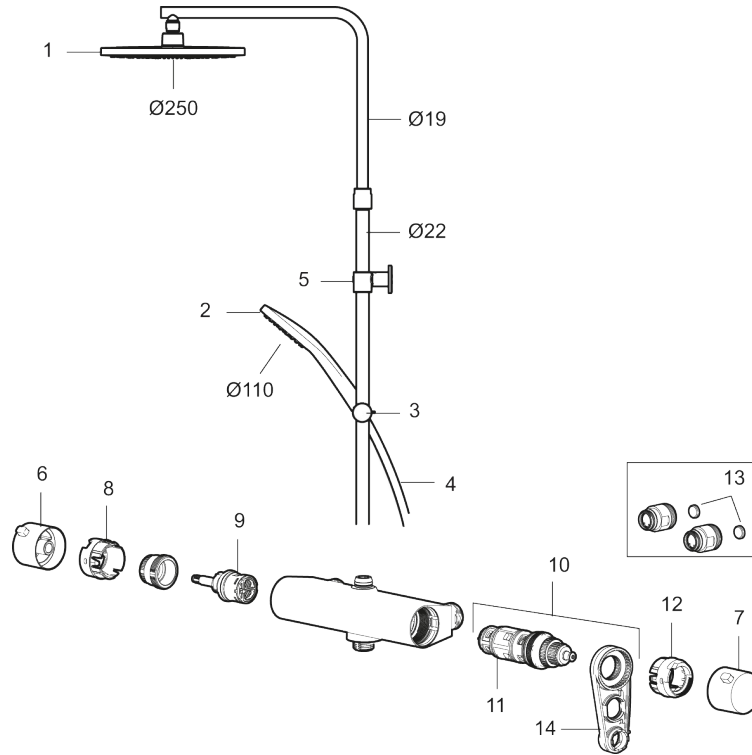

Article number: 341900 **RSK:** 8283462 **Flow 3 bar:** 7.6 l/m

Description: Chrome, 150 c/c, incl. 2 x cover plates

Consist of:

MORA LYNX thermostatic mixer:

- Pressure balanced thermostatic mixer
- With reversible headwork
- Temperature handle with safety stop at 38°C
- With Eco-function
- Lead Free material
- Approved non-return valves, EN-Standard EN1717

MORA LYNX Shower System:

- Shower hose in metal, PVC- and BPA-free
- With Easy-Clean anti-limescale system
- Wall bracket freely adjustable in height, 700–1000 from connection and 50–100 mm from wall, 2x20 mm spacers included, with sealing, hidden pipe joint

Article number: 341900

RSK: 8283462

Sparepartlist

NO.	ART NO.	RSK	DESCRIPTION
1	S600196	8237572	Shower head, 250 mm
1	S600196.12	8237573	Matte black
2	S600238	8233065	
2	S600238.12	8233100	
3	S600246	8239619	Slider, chrome
3	S600246.12	8239664	Slider, matte black
4	S600109	8252036	Shower hose 1750 mm, chrome
4	S600109.LD		Shower hose 1750 mm, chrome, LEED/BREEAM compliant
4	S600109.12	8236624	Shower hose 1750 mm, matte black
4	S600109.12LD		Shower hose 1750 mm, matte black, LEED/BREEAM compliant
5	S600094	8221921	Wall bracket, chrome
5	S600094.12	8221922	Wall bracket, Matte black
6	S600237	8397026	

NO.	ART NO.	RSK	DESCRIPTION
6	S600237.12	8397027	
7	S600236	8397024	
7	S600236.12	8397025	
8	S600022	8439704	Stop ring, reversible
9	S600020	8441462	Reversible headwork shower mixer 12 l/min, with service tool
9	S600269	8387232	Reversible headwork shower mixer 12 l/min
10	S600084	8439709	Thermostatic cartridge, complete, incl. service tool
11	S600271	8397030	Thermostatic cartridge, complete, without service tool
12	S600023	8439703	Stop ring
13	409359.AA	8345172	Filter kit for connecting links, retail packed
14	S600298	3870203	Service tool