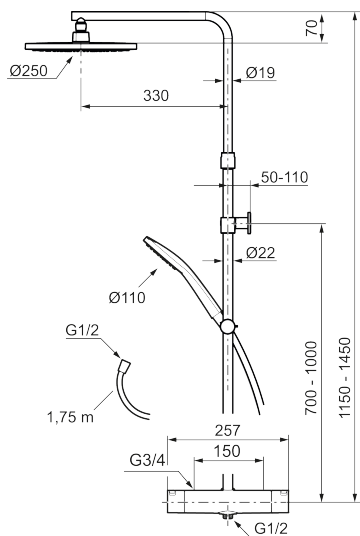

LYNX shower system kit

Everyday luxury is the driving force behind the LYNX shower system kit, which offers the ease of a handheld shower and a seductive overhead experience in one package. It is available in chrome or matte black.

Article number: 341900 **RSK:** 8283462 **Flow 3 bar:** 7.6 l/m

Description: Chrome, 150 c/c, incl. 2 x cover plates

Consist of:

MORA LYNX thermostatic mixer:

- Pressure balanced thermostatic mixer
- With reversible headwork
- Temperature handle with safety stop at 38°C
- With Eco-function
- Lead Free material
- Approved non-return valves, EN-Standard EN1717

MORA LYNX Shower System:

- Shower hose in metal, PVC- and BPA-free
- With Easy-Clean anti-limescale system
- Wall bracket freely adjustable in height, 700–1000 from connection and 50–100 mm from wall, 2x20 mm spacers included, with sealing, hidden pipe joint