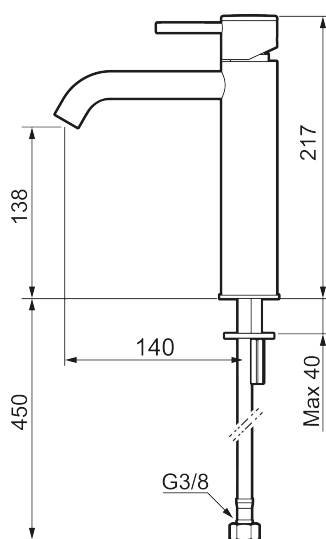

INXX II soft, medium basin mixer

INXX II basin mixers are available in three different heights, including medium which is suitable for larger basins. With its durable, elegant brushed brass finish and essential design, the INXX II soft enhances the feeling of comfort, quality and elegance in your bathroom. The mixer has been tested and approved according to current building regulations and is energy-efficient, which means it reduces water and energy use without compromising on comfort. A push down-waste in a matching colour is available as an accessory.

Article number: 273011.62CA **RSK:** 8278269 **Flow 3 bar:** 4.5 l/m
Description: Brushed brass PVD

Unique characteristics

Backflow protection unit type 

- Ceramic cartridge
- Adjustable flow control and temperature limiter
- Soft PEX® hoses with 3/8" connecting nut (stainless steel braided)
- Hole diameter Ø34-37 mm