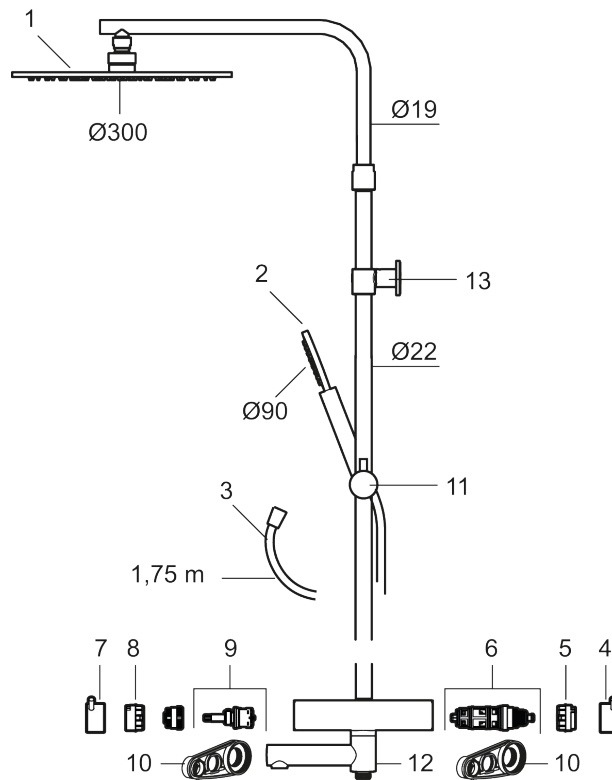

Article number: 272000 RSK: 8283719 Flow 3 bar: 7.6 l/m

Description: Chrome, 160 c/c

- Temperature- and pressure-balanced bath mixer that reacts quickly to changes and maintains an even water temperature.
- Integrated diverter – easy-to-use water diversion between overhead shower and hand shower
- Temperature handle with safety stop at 38°C
- Water-saving eco function on the flow control knob
- Approved non-return valves, EN-Standard EN1717
- Swivel spout with built-in diverter
- With telescopic function, height can be adjusted 1150–1450 mm from the connection
- Wall bracket freely adjustable in height, 700–1000 from connection and 50–100 mm from wall, 2x20 mm spacers included, with sealing, hidden pipe joint
- Head shower and hand shower with Easy-Clean anti-limescale system
- Shower hose in metal, PVC- and BPA-free inner hose

Article number: 272000

RSK: 8283719

Sparepartlist

NO.	ART NO.	RSK	DESCRIPTION
1	S600291	8237698	Shower head 300 mm, chrome
1	S600291.12	8237699	Shower head 300 mm, matte black
1	S600291.60	8237700	Shower head 300 mm, polished brass PVD