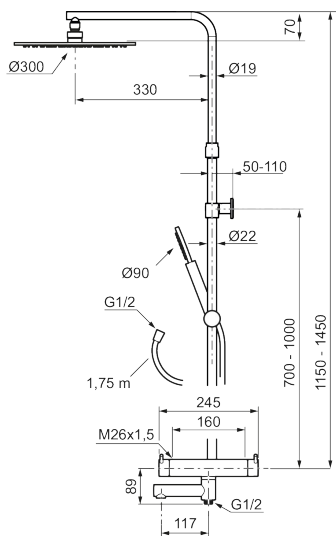

INXX II bath & shower system kit

With its durable chrome finish the INXX II combines classic design with high performance, constant temperature, outstanding comfort and effective scald protection. The overhead shower has a large, slim shower head that looks great in bathrooms with a strong character and striking shapes, as well as in classic bathrooms designed for rest and relaxation. The mixer has been tested and approved according to current building regulations and is energy-efficient, which means it reduces water and energy use without compromising on comfort. The INXX II collection offers a world-class water experience.

About the collection

INXX II is an elegant, timeless collection in a palette of carefully selected colours. Offering a combination of high quality, sober design and outstanding comfort, this is the ultimate collection.

Article number: 272000 RSK: 8283719 Flow 3 bar: 7.6 l/m

Description: Chrome, 160 c/c

- Temperature- and pressure-balanced bath mixer that reacts quickly to changes and maintains an even water temperature.
- Integrated diverter – easy-to-use water diversion between overhead shower and hand shower
- Temperature handle with safety stop at 38°C
- Water-saving eco function on the flow control knob
- Approved non-return valves, EN-Standard EN1717
- Swivel spout with built-in diverter
- With telescopic function, height can be adjusted 1150–1450 mm from the connection
- Wall bracket freely adjustable in height, 700–1000 from connection and 50–100 mm from wall, 2x20 mm spacers included, with sealing, hidden pipe joint
- Head shower and hand shower with Easy-Clean anti-limescale system
- Shower hose in metal, PVC- and BPA-free inner hose