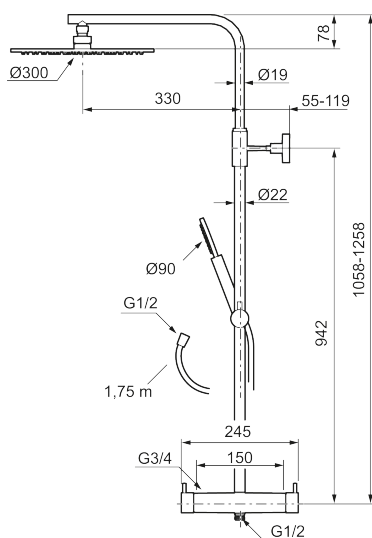

Article number: 271900.44 **RSK:** 8283092 **Flow 3 bar:** 11.3 l/m
Description: Matte grey, 150 c/c

Unique characteristics

Consist of:

MORA INXX II thermostatic mixer:

- Pressure balanced thermostatic mixer
- With reversible headwork
- Temperature handle with safety stop at 38°C
- With Eco-function
- Approved non-return valves, EN-Standard EN1717

MORA INXX II Shower System:

- Shower hose in metal, PVC- and BPA-free
- With Easy-Clean anti-limescale system
- Adjustable height
- Hand shower 7,5 l/min, shower head 11 l/min

PRODUCT DESCRIPTION

INXX II shower system kit

Article number: 271900.44

RSK: 8283092

Sparepartlist

NO.	ART NO.	RSK	DESCRIPTION
1	130348	8237489	Shower head 300 mm, chrome
1	130348.12	8237490	Shower head 300 mm, matte black
1	130348.22	8237491	Shower head 300 mm, matte white