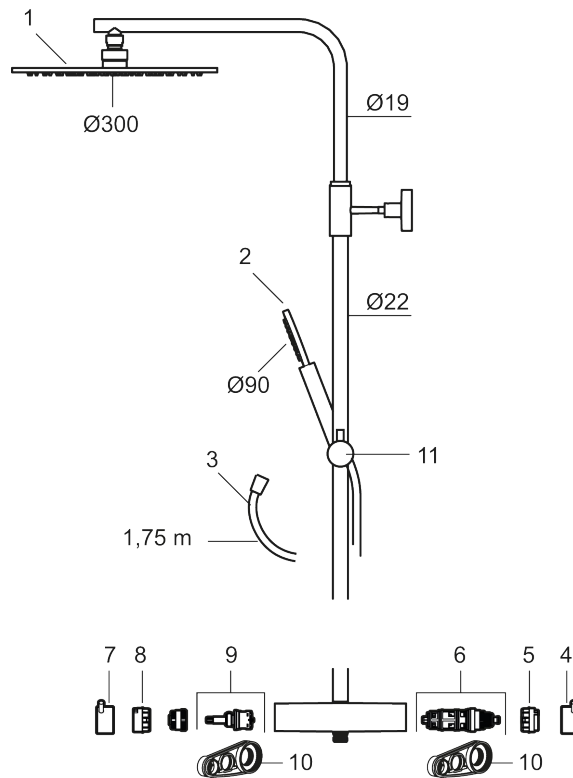

MORA INXX II Shower System:

- Shower hose in metal, PVC- and BPA-free
- With Easy-Clean anti-limescale system
- Adjustable height
- Hand shower 7,5 l/min, shower head 11 l/min

PRODUCT DESCRIPTION

INXX II shower system kit

Article number: 271900.44

RSK: 8283092

Sparepartlist

NO.	ART NO.	RSK	DESCRIPTION
1	130348	8237489	Shower head 300 mm, chrome
1	130348.12	8237490	Shower head 300 mm, matte black
1	130348.22	8237491	Shower head 300 mm, matte white