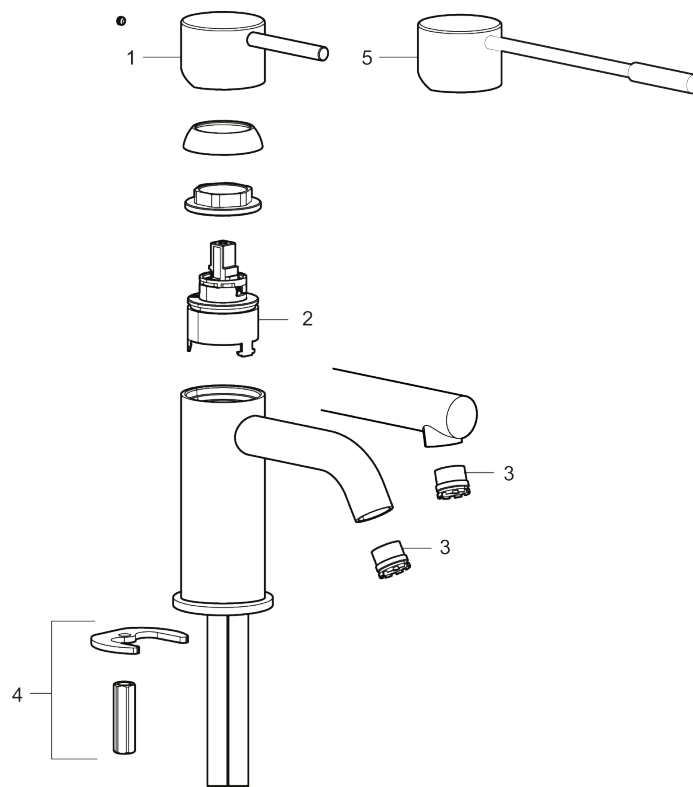

Article number: 273001.44CA **RSK:** 8278255 **Flow 3 bar:** 4.5 l/m
Description: Matte grey

Unique characteristics

Backflow protection unit type 

- Ceramic cartridge
- Adjustable flow control and temperature limiter
- Soft PEX® hoses with 3/8" connecting nut (stainless steel braided)
- Hole diameter Ø34-37 mm

PRODUCT DESCRIPTION

INXX II soft, small basin mixer

INXX II basin mixers are available in three different heights, including small which is suitable for small basins. With its durable matt grey finish and essential design, the INXX II soft enhances the feeling of comfort, quality and elegance in your bathroom. The mixer has been tested and approved according to current building regulations and is energy-efficient, which means it reduces water and energy use without compromising on comfort. A push down-waste in a matching colour is available as an accessory.

Article number: 273001.44CA RSK: 8278255

Sparepartlist

NO.	ART NO.	RSK	DESCRIPTION
1	409701.AE	8394076	Lever, complete, chrome
1	409701.12AE	8394077	Lever, complete, matte black
1	409701.22AE	8394078	Lever, complete, matte white
1	409701.44AE	8394079	Lever, complete, matte grey

NO.	ART NO.	RSK	DESCRIPTION
1	409701.60AE	8394080	Lever, complete, polished brass PVD
1	409701.62AE	8394081	Lever, complete, brushed brass PVD
2	409703.AE	8437060	Ceramic cartridge
3	409706.AE	8281571	Aerator M16,5 ext., 5 l/min at 200–600 kPa
3	S600227		Aerator M16,5 ext., 3 l/min at 200–600 kPa
4	209518.AE	8346911	Fastening details
5	409708.AE	8394122	Care-handle, chrome
5	409708.12AE	8394123	Care-handle, matte black
5	409708.22AE	8394124	Care-handle, matte white
5	409708.44AE	8394125	Care-handle, matte grey
5	409708.60AE	8394126	Care-handle, polished brass PVD
5	409708.62AE	8394127	Care-handle, brushed brass PVD