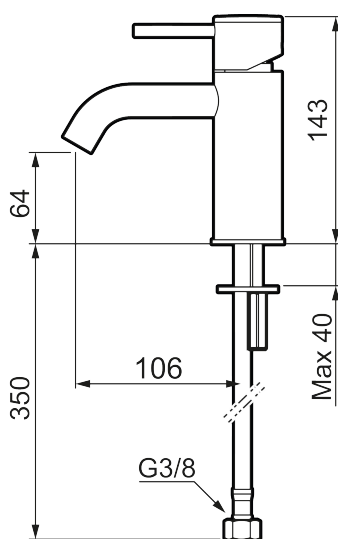

INXX II soft, small basin mixer

INXX II basin mixers are available in three different heights, including small which is suitable for small basins. With its durable matt grey finish and essential design, the INXX II soft enhances the feeling of comfort, quality and elegance in your bathroom. The mixer has been tested and approved according to current building regulations and is energy-efficient, which means it reduces water and energy use without compromising on comfort. A push down-waste in a matching colour is available as an accessory.

Article number: 273001.44CA **RSK:** 8278255 **Flow 3 bar:** 4.5 l/m
Description: Matte grey

Unique characteristics

Backflow protection unit type 

- Ceramic cartridge
- Adjustable flow control and temperature limiter
- Soft PEX® hoses with 3/8" connecting nut (stainless steel braided)
- Hole diameter Ø34-37 mm

Article number: 273001.44CA RSK: 8278255

Sparepartlist

NO.	ART NO.	RSK	DESCRIPTION
1	409701.AE	8394076	Lever, complete, chrome
1	409701.12AE	8394077	Lever, complete, matte black
1	409701.22AE	8394078	Lever, complete, matte white
1	409701.44AE	8394079	Lever, complete, matte grey

NO.	ART NO.	RSK	DESCRIPTION
1	409701.60AE	8394080	Lever, complete, polished brass PVD
1	409701.62AE	8394081	Lever, complete, brushed brass PVD
2	409703.AE	8437060	Ceramic cartridge
3	409706.AE	8281571	Aerator M16,5 ext., 5 l/min at 200–600 kPa
3	S600227		Aerator M16,5 ext., 3 l/min at 200–600 kPa
4	209518.AE	8346911	Fastening details
5	409708.AE	8394122	Care-handle, chrome
5	409708.12AE	8394123	Care-handle, matte black
5	409708.22AE	8394124	Care-handle, matte white
5	409708.44AE	8394125	Care-handle, matte grey
5	409708.60AE	8394126	Care-handle, polished brass PVD
5	409708.62AE	8394127	Care-handle, brushed brass PVD