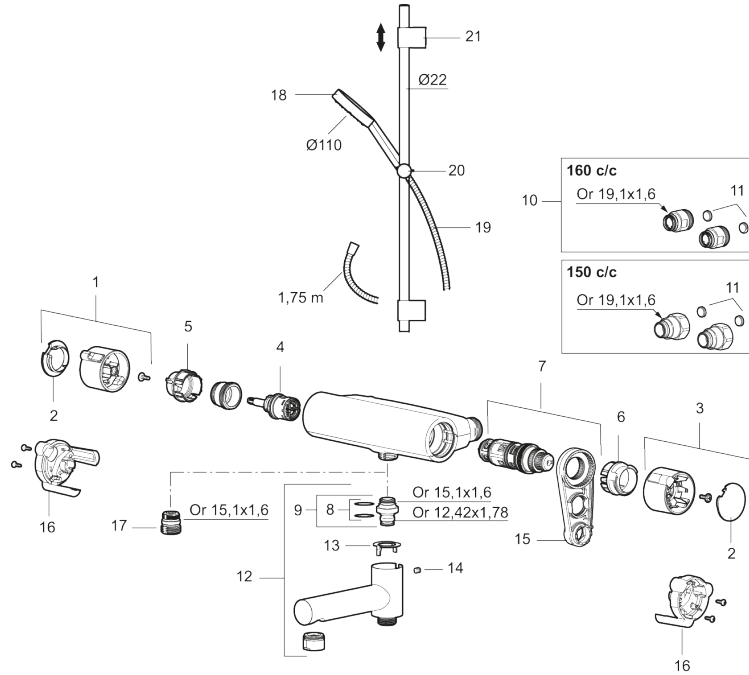

Article number: 331705.DB **Flow 3 bar:** 22.9 l/m

Description: Chrome, 150 c/c, incl. 2 x S-connectors G1/2-G3/4

Consist of:

MORA MMIX II thermostatic mixer:

- Swivel spout with built-in diverter
- Pressure balanced thermostatic mixer
- Temperature handle with safety stop at 38°C
- With Eco-function
- Lead Free material
- Approved non-return valves, EN-Standard EN1717

MORA MMIX II shower set (art.no. 331300):

- Shower hose in metal, PVC- and BPA-free
- With adjustable wall brackets for usage of existing screw holes
- With Easy-Clean anti-limescale system

PRODUCT DESCRIPTION

Article number: 331705.DB

Sparepartlist

NO.	ART NO.	RSK	DESCRIPTION
1	S600191	8397017	On/off handle, complete, chrome
2	S600192	8397019	End cover, chrome, 2 pcs
3	S600190	8397018	Temperature handle, complete, chrome
4	S600020	8441462	Reversible headwork shower mixer 12 l/min, with service tool
4	S600269	8387232	Reversible headwork shower mixer 12 l/min
4	S600021	8441463	Reversible headwork 22 l/min, with service tool
4	S600270	8387233	Reversible headwork 22 l/min
5	S600086	8439710	Stop ring, for one outlet (down or up)
6	S600087	8439711	Scalding protection ring, max 50°C
7	S600084	8439709	Thermostatic cartridge, complete, incl. service tool
7	S600271	8397030	Thermostatic cartridge, complete, without service tool
8	209519.AE	8938340	O-ring, for swivel spout
9	409366.AE		Nipple M18x1 with o-ring for bath mixer
10	409361.AE	8228492	Inlet connector 160 c/c