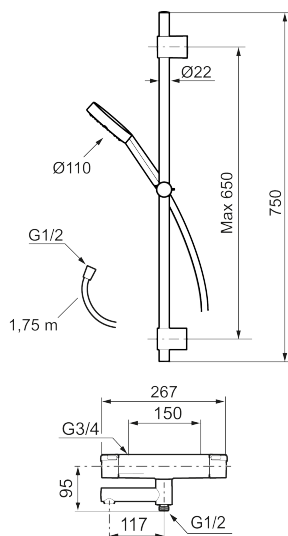

MMIX II bath & shower kit

The MMIX II bath & shower kit features an updated design for its hand shower unit and an enhanced thermostat. Mora's signature attention to detail and focus on quality mean this sleek chrome shower delivers on all fronts.

Article number: 331705.DB **Flow 3 bar:** 22.9 l/m

Description: Chrome, 150 c/c, incl. 2 x S-connectors G1/2-G3/4

Consist of:

MORA MMIX II thermostatic mixer:

- Swivel spout with built-in diverter
- Pressure balanced thermostatic mixer
- Temperature handle with safety stop at 38°C
- With Eco-function
- Lead Free material
- Approved non-return valves, EN-Standard EN1717

MORA MMIX II shower set (art.no. 331300):

- Shower hose in metal, PVC- and BPA-free
- With adjustable wall brackets for usage of existing screw holes
- With Easy-Clean anti-limescale system