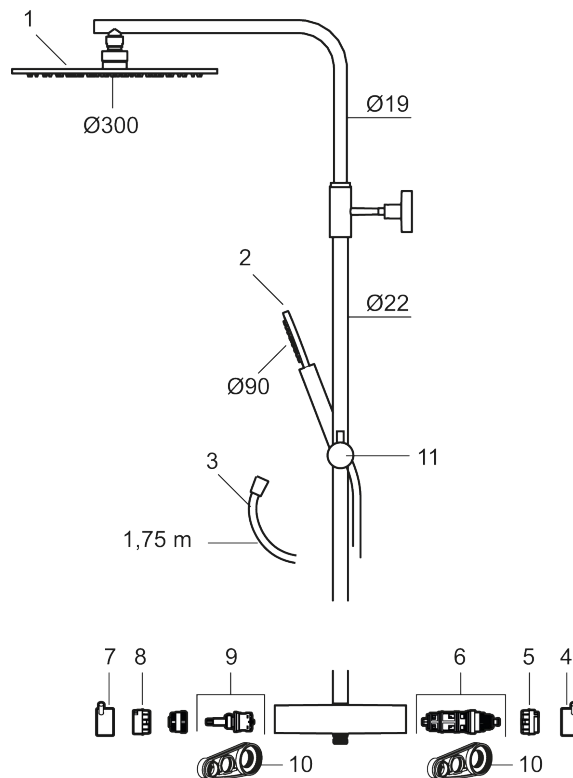

Article number: 271800.60

RSK: 8283087

Sparepartlist

NO.	ART NO.	RSK	DESCRIPTION
1	130348	8237489	Shower head 300 mm, chrome
1	130348.12	8237490	Shower head 300 mm, matte black

NO.	ART NO.	RSK	DESCRIPTION
1	130348.22	8237491	Shower head 300 mm, matte white
1	130348.44	8237492	Shower head 300 mm, matte grey
1	130348.60	8237493	Shower head 300 mm, polished brass PVD
1	130348.62	8237494	Shower head 300 mm, brushed brass PVD
2	209575	8275496	Hand shower, chrome
2	209575.12	8275497	Hand shower, matte black
2	209575.22	8275498	Hand shower, matte white
2	209575.44	8275499	Hand shower, matte grey
2	209575.60	8275500	Hand shower, polished brass PVD
2	209575.62	8275501	Hand shower, brushed brass PVD
3	131170.AE	8251927	Shower hose in metal, 1750 mm, chrome
3	131170.12AE	8251999	Shower hose in metal, 1750 mm, matte black
3	131170.22AE	8252000	Shower hose in metal, 1750 mm, matte white
3	131170.44AE	8252001	Shower hose in metal, 1750 mm, matte grey
3	131170.60AE	8252002	Shower hose in metal, 1750 mm, polished brass PVD
3	131170.62AE	8252003	Shower hose in metal, 1750 mm, brushed brass PVD
4	409710.AE	8218902	Temperature handle, chrome
4	409710.12AE	8218903	Temperature handle, matte black
4	409710.22AE	8218904	Temperature handle, matte white
4	409710.44AE	8218905	Temperature handle, matte grey
4	409710.60AE	8218906	Temperature handle, polished brass PVD
4	409710.62AE	8218907	Temperature handle, brushed brass PVD
5	S600023	8439703	Stop ring
6	S600019	8439702	Thermostatic cartridge, complete, with service tool
7	409711.AE	8218901	Temperature handle, chrome
7	409711.12AE	8218908	Temperature handle, matte black
7	409711.22AE	8218909	Temperature handle, matte white
7	409711.44AE	8218910	Temperature handle, matte grey
7	409711.60AE	8218911	Temperature handle, polished brass PVD
7	409711.62AE	8218912	Temperature handle, brushed brass PVD
8	S600022	8439704	Stop ring, reversible
9	S600020	8441462	Reversible headwork shower mixer 12 l/min, with service tool
9	S600269	8387232	Reversible headwork shower mixer 12 l/min
10	S600298	3870203	Service tool
11	S600186	8239630	Slider, chrome
11	S600186.12	8239631	Slider, matte black