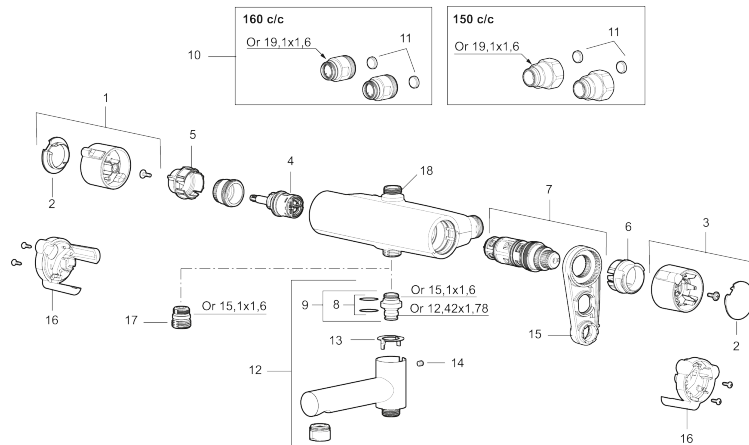

PRODUCT DESCRIPTION

MMIX II shower mixer

We have updated our classic MMIX chrome shower mixer with a straighter shape and a bolder look. The result? Superior function and elegant style! Its interior has also been upgraded with an improved thermostat, providing optimal energy efficiency combined with an unsurpassable shower experience.

Article number: 331100

RSK: 8350302

Sparepartlist

NO.	ART NO.	RSK	DESCRIPTION
1	S600191	8397017	On/off handle, complete, chrome
2	S600192	8397019	End cover, chrome, 2 pcs
3	S600190	8397018	Temperature handle, complete, chrome
4	S600020	8441462	Reversible headwork shower mixer 12 l/min, with service tool
4	S600269	8387232	Reversible headwork shower mixer 12 l/min
4	S600021	8441463	Reversible headwork 22 l/min, with service tool
4	S600270	8387233	Reversible headwork 22 l/min
5	S600086	8439710	Stop ring, for one outlet (down or up)
6	S600087	8439711	Scalding protection ring, max 50°C
6	S600026	8439708	Scalding protection ring, max 42°C
6	S600365	8397058	Scalding protection ring, max 38 °C, black
7	S600084	8439709	Thermostatic cartridge, complete, incl. service tool
7	S600271	8397030	Thermostatic cartridge, complete, without service tool
8	209519.AE	8938340	O-ring, for swivel spout
9	409366.AE		Nipple M18x1 with o-ring for bath mixer
10	409361.AE	8228492	Inlet connector 160 c/c
11	409359.AA	8345172	Filter kit for connecting links, retail packed