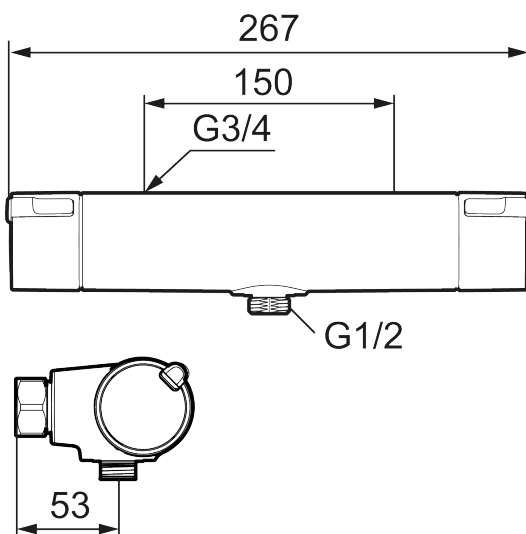

Unique characteristics

- With shower connection down
- Pressure balanced thermostatic mixer
- Eco Flow
- Temperature handle with safety stop at 38°C
- With Eco-function
- Lead Free material
- Approved non-return valves, EN-Standard EN1717

Backflow protection unit type