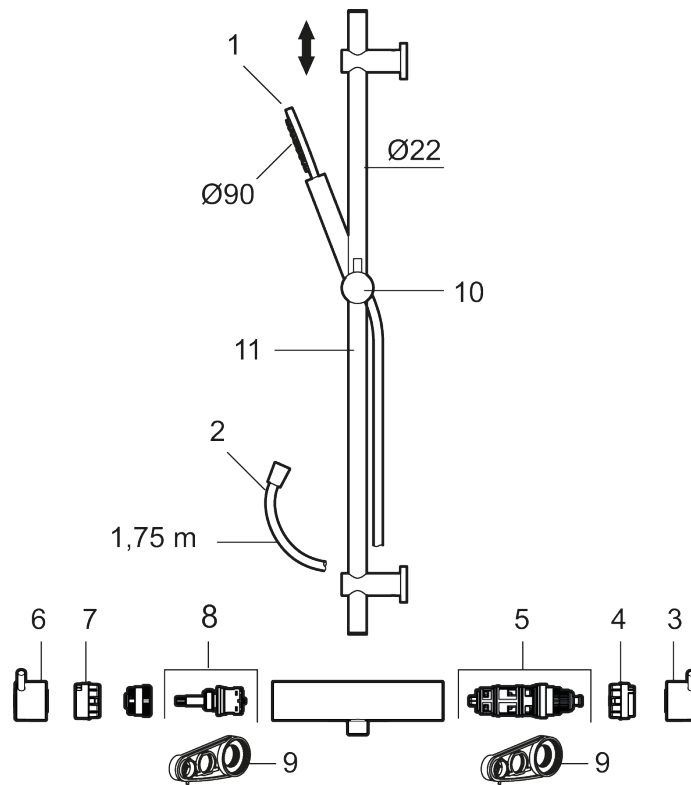

MORA INXX II shower:

- Shower hose in metal, PVC- and BPA-free
- With adjustable wall brackets for usage of existing screw holes
- With Easy-Clean anti-limescale system
- Eco (energy and water saving hand shower 8 l/min)

Article number: 271500.12

RSK: 8283072

Sparepartlist

NO.	ART NO.	RSK	DESCRIPTION
1	209575	8275496	Hand shower, chrome
1	209575.12	8275497	Hand shower, matte black
1	209575.22	8275498	Hand shower, matte white
1	209575.44	8275499	Hand shower, matte grey
1	209575.60	8275500	Hand shower, polished brass PVD