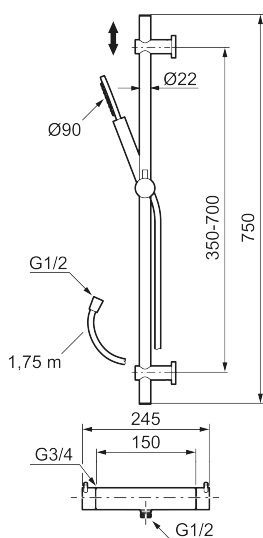

Article number: 271500.12 RSK: 8283072 Flow 3 bar: 7.3 l/m

Description: Matte black, 150 c/c

Unique characteristics

Replaced by 271550.xx

MORA INXX II shower mixer:

- Pressure balanced thermostatic mixer
- Temperature handle with safety stop at 38°C
- With Eco-function
- Approved non-return valves, EN-Standard EN1717

MORA INXX II shower:

- Shower hose in metal, PVC- and BPA-free
- With adjustable wall brackets for usage of existing screw holes
- With Easy-Clean anti-limescale system
- Eco (energy and water saving hand shower 8 l/min)

Article number: 271500.12

RSK: 8283072

Sparepartlist

NO.	ART NO.	RSK	DESCRIPTION
1	209575	8275496	Hand shower, chrome
1	209575.12	8275497	Hand shower, matte black
1	209575.22	8275498	Hand shower, matte white
1	209575.44	8275499	Hand shower, matte grey
1	209575.60	8275500	Hand shower, polished brass PVD