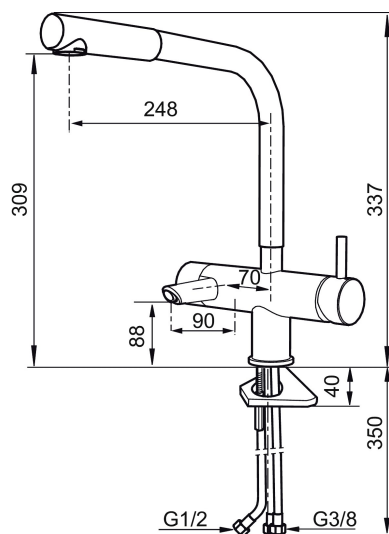

MORA IZZY F+ kitchen mixer

Single lever mixer with integrated tap function for connector to water filters

Article number: 703062 RSK: 8304014

Description: Chrome

- ESS (energy saving system)
- Single lever mixer with integrated tap function for connector to water filters
- Swivel spout, limitation part for 60°, 85°, 110° or 360° included
- Soft PEX® hoses with 3/8" connecting nut (stainless steel braided)
- Hole diameter Ø32-37mm

Unique characteristics

Backflow protection unit type