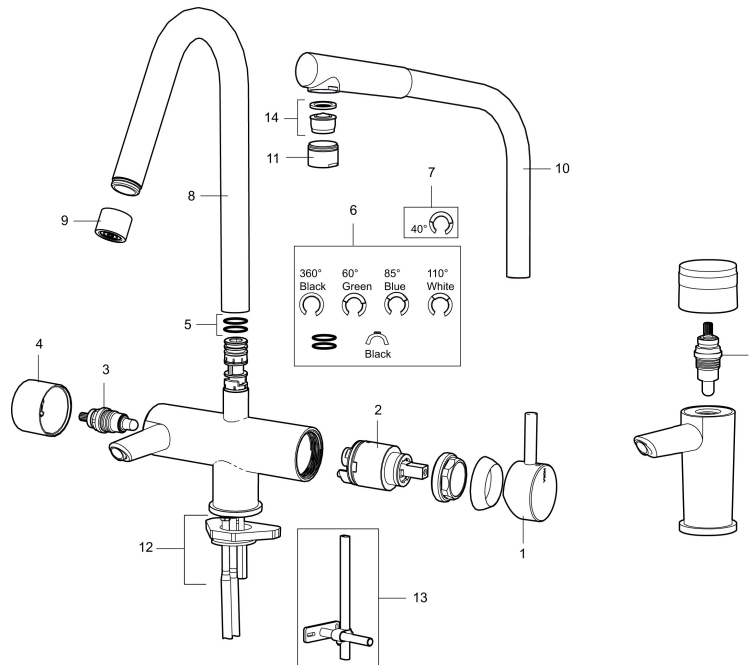

## MORA IZZY F+ kitchen mixer

Single lever mixer with integrated tap function for connector to water filters

Article number: 703062 RSK: 8304014

Description: Chrome

- ESS (energy saving system)
- Single lever mixer with integrated tap function for connector to water filters
- Swivel spout, limitation part for 60°, 85°, 110° or 360° included
- Soft PEX® hoses with 3/8" connecting nut (stainless steel braided)
- Hole diameter Ø32-37mm

Unique characteristics

Backflow protection unit type

PRODUCT DESCRIPTION

# MORA IZZY F+ kitchen mixer

Single lever mixer with integrated tap function for connector to water filters

Article number: 703062

RSK: 8304014

## Sparepartlist

NO.	ART NO.	RSK	DESCRIPTION
1	708995.AE		Lever, complete, chrome
2	708498.AE	8345125	Ceramic cartridge
3	409324.AE	8345171	Head piece
4	209525.AE		On/off handle
5	209523.AE	8938222	Gasket kit
6	S600299	8387254	Limitation segment
7	209543.AE	8346916	Limitation segment 40°
8	209522.AE	8326736	Swivel spout, Izzy C+
9	131395.AE	8281492	Aerator M22 int.
10	409397.AE	8326734	Spout K6, complete
11	131415.AE	8281512	Housing M24 utv., 15 mm, chrome
12	209521.AE	8346913	Fastening details
13	S600308	8387263	Stabilizer kit
14	S600319	8280069	Aerator insert, 7–9 l/min at 300 kPa