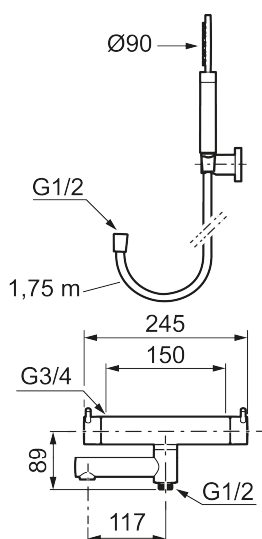

Article number: 270100.44 **RSK:** 8362163 **Flow 3 bar:** 20.0 l/m

Description: Matte grey, 150 c/c

Unique characteristics

Backflow protection unit type **EB**

- With hand shower, holder and hose in metal, PVC- and BPA-free
- Swivel spout with built-in diverter
- Pressure balanced thermostatic mixer
- Temperature handle with safety stop at 38°C
- With Eco-function
- Approved non-return valves, EN-Standard EN1717

Article number: 270100.44

RSK: 8362163

Sparepartlist

NO.	ART NO.	RSK	DESCRIPTION
1	209575	8275496	Hand shower, chrome
1	209575.12	8275497	Hand shower, matte black
1	209575.22	8275498	Hand shower, matte white
1	209575.44	8275499	Hand shower, matte grey
1	209575.60	8275500	Hand shower, polished brass PVD
1	209575.62	8275501	Hand shower, brused brass PVD
2	131170.AE	8251927	Shower hose in metal, 1750 mm, chrome