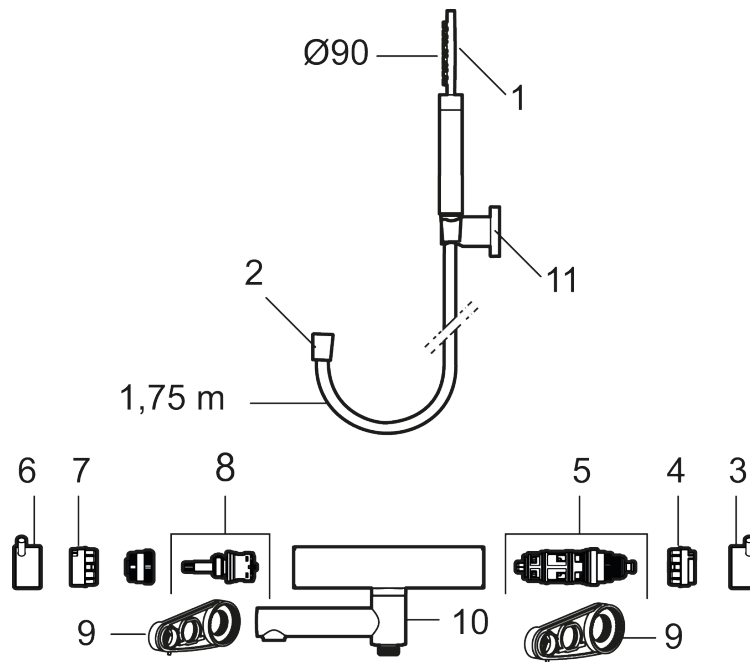

Article number: 270100.44 **RSK:** 8362163 **Flow 3 bar:** 20.0 l/m

Description: Matte grey, 150 c/c

Unique characteristics

Backflow protection unit type **EB**

- With hand shower, holder and hose in metal, PVC- and BPA-free
- Swivel spout with built-in diverter
- Pressure balanced thermostatic mixer
- Temperature handle with safety stop at 38°C
- With Eco-function
- Approved non-return valves, EN-Standard EN1717

Article number: 270100.44

RSK: 8362163

Sparepartlist

NO.	ART NO.	RSK	DESCRIPTION
1	209575	8275496	Hand shower, chrome
1	209575.12	8275497	Hand shower, matte black
1	209575.22	8275498	Hand shower, matte white
1	209575.44	8275499	Hand shower, matte grey
1	209575.60	8275500	Hand shower, polished brass PVD
1	209575.62	8275501	Hand shower, brused brass PVD
2	131170.AE	8251927	Shower hose in metal, 1750 mm, chrome