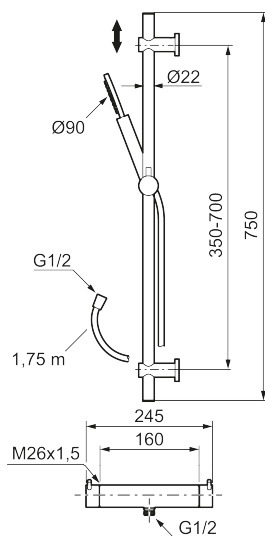

Replaced by 271650.xx

Consist of:

MORA INXX II shower mixer:

- Pressure balanced thermostatic mixer
- Temperature handle with safety stop at 38°C
- With Eco-function
- Approved non-return valves, EN-Standard EN1717

MORA INXX II shower:

- Shower hose in metal, PVC- and BPA-free
- With adjustable wall brackets for usage of existing screw holes
- With Easy-Clean anti-limescale system
- Constant flow 7,5 l/min at 200–600 kPa