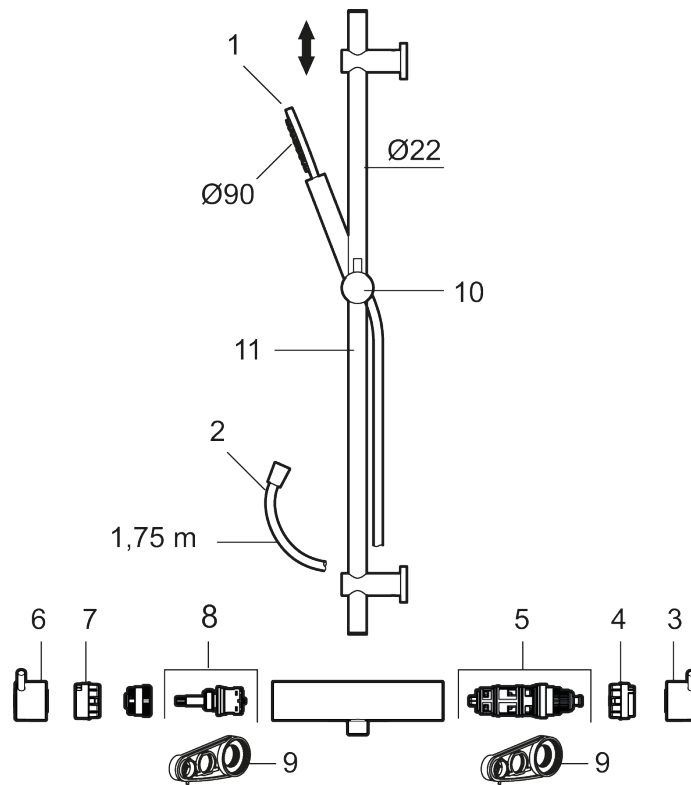

PRODUCT DESCRIPTION

INXX II shower kit

With its durable, trendy polished brass finish the INXX II combines classic design with high performance, constant temperature, outstanding comfort and effective scald protection. The mixer has been tested and approved according to current building regulations and is energy-efficient, which means it reduces water and energy use without compromising on comfort. The INXX II collection offers a world-class water experience.

About the collection

INXX II is an elegant, timeless collection in a palette of carefully selected colours. Offering a combination of high quality, sober design and outstanding comfort, this is the ultimate collection.

Article number: 271600.60

RSK: 8283081

Sparepartlist

NO.	ART NO.	RSK	DESCRIPTION
1	209575	8275496	Hand shower, chrome
1	209575.12	8275497	Hand shower, matte black
1	209575.22	8275498	Hand shower, matte white
1	209575.44	8275499	Hand shower, matte grey
1	209575.60	8275500	Hand shower, polished brass PVD