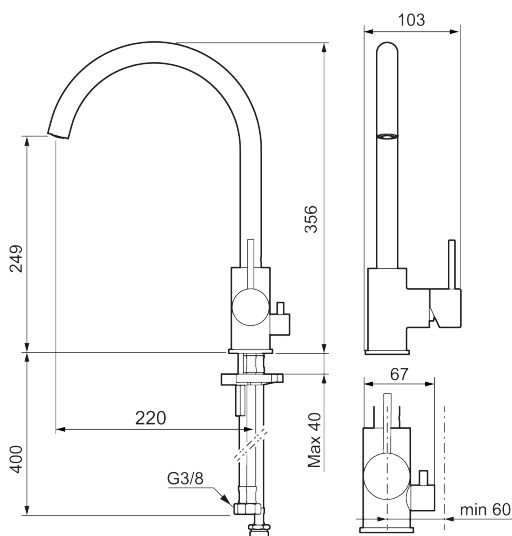

INXX II soft kitchen mixer

Article number: 272151.LD3 **RSK:** 8312091 **Flow 3 bar:** 3.8 l/m

Description: Chrome, LEED/BREEAM compliant

- Ceramic cartridge
- Adjustable flow control and temperature limiter
- Soft PEX[®] hoses with 3/8" connecting nut (stainless steel braided)
- Swivel spout, limitation part for 60°, 85°, 110° or 360° included
- With dish washer valve CW, not adjustable to HW
- Hole diameter Ø34-37 mm

Unique characteristics

Backflow protection unit type **AA**

PRODUCT DESCRIPTION

INXX II soft kitchen mixer

Article number: 272151.LD3 RSK: 8312091

Sparepartlist

NO.	ART NO.	RSK	DESCRIPTION
1	409700.AE	8394069	Lever, complete, chrome
1	409700.12AE	8394070	Lever, complete, matte black
1	409700.22AE	8394071	Lever, complete, matte white
1	409700.44AE	8394072	Lever, complete, matte grey
1	409700.60AE	8394073	Lever, complete, polished brass PVD
1	409700.62AE	8394074	Lever, complete, brushed brass PVD
1	409700.76AE	8394075	Lever, complete, brushed nickel
2	409702.AE	8437059	Ceramic cartridge
3	S600230		Aerator M21,5 ext., Z
4	S600055		Fastening details
5	209565.AE		Limitation segment
6	708843.AE	8295357	O-ring (15,54 x 2,62), 2 pcs
7	S600308	8387263	Stabilizer kit
8	409707.AE	8394082	Ceramic cartridge for dish washer connection
9	409712.AE	8441027	Swivel spout, chrome