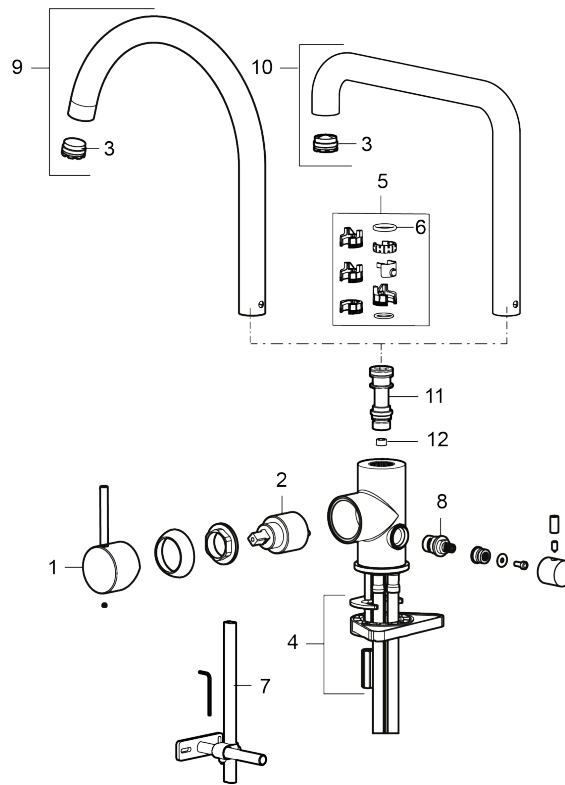

PRODUCT DESCRIPTION

INXX II soft kitchen mixer

Article number: 272151.LD3 RSK: 8312091

Sparepartlist

NO.	ART NO.	RSK	DESCRIPTION
1	409700.AE	8394069	Lever, complete, chrome
1	409700.12AE	8394070	Lever, complete, matte black
1	409700.22AE	8394071	Lever, complete, matte white
1	409700.44AE	8394072	Lever, complete, matte grey
1	409700.60AE	8394073	Lever, complete, polished brass PVD
1	409700.62AE	8394074	Lever, complete, brushed brass PVD
1	409700.76AE	8394075	Lever, complete, brushed nickel
2	409702.AE	8437059	Ceramic cartridge
3	S600230		Aerator M21,5 ext., Z
4	S600055		Fastening details
5	209565.AE		Limitation segment
6	708843.AE	8295357	O-ring (15,54 x 2,62), 2 pcs
7	S600308	8387263	Stabilizer kit
8	409707.AE	8394082	Ceramic cartridge for dish washer connection
9	409712.AE	8441027	Swivel spout, chrome