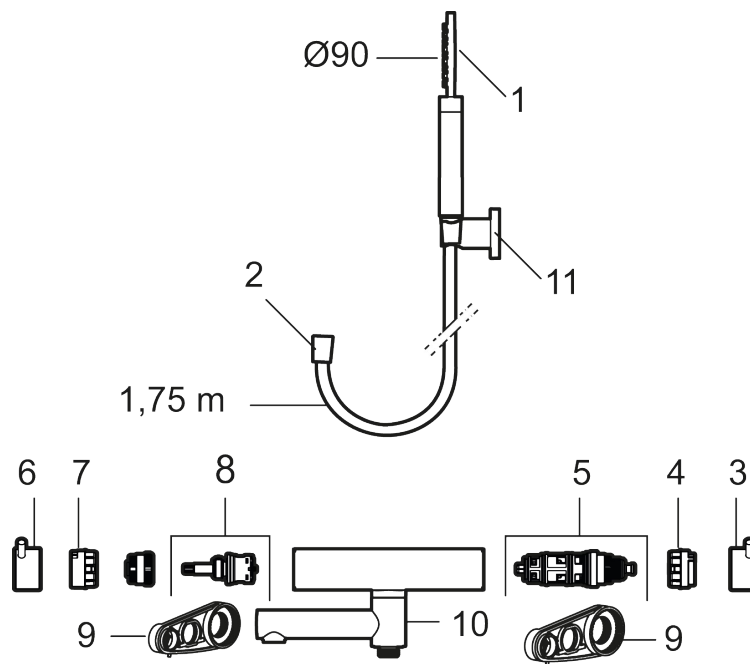

PRODUCT DESCRIPTION

INXX II bath mixer

With its durable, trendy polished brass finish and hand shower with a large, round nozzle, makes this mixer looks great and gives a truly relaxing baths. The INXX II collection offers a world-class water experience with constant temperature, high comfort and effective scald protection. The mixer has been tested and approved according to current building regulations and is energy-efficient, which means it reduces water and energy use without compromising on comfort.

About the collection

INXX II is an elegant, timeless collection in a palette of carefully selected colours. Offering a combination of high quality, sober design and outstanding comfort, this is the ultimate collection.

Article number: 270150.60

RSK: 8245104

Sparepartlist

NO.	ART NO.	RSK	DESCRIPTION
1	S600290	8233191	Hand shower, chrome
1	S600290.12	8233192	Hand shower, matte black
1	S600290.60	8233193	Hand shower, polished brass PVD
1	S600290.62	8233194	Hand shower, brused brass PVD
2	S600109	8252036	Shower hose, chrome
2	S600109.12	8236624	Shower hose in metal, 1750 mm, matte black
2	S600109.60	8236627	Shower hose in metal, 1750 mm, polished brass PVD