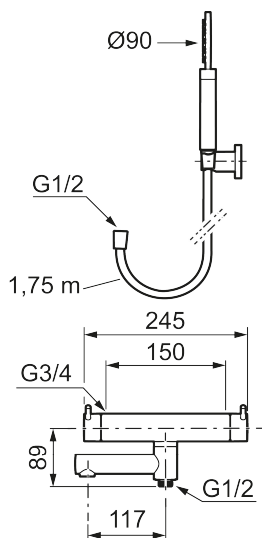

**Article number:** 270150.60 **RSK:** 8245104 **Flow 3 bar:** 7.6 l/m

**Description:** Polished brass PVD, 150 c/c

#### Unique characteristics

Backflow protection unit type **EB**

- With hand shower, holder and hose in metal, PVC- and BPA-free inner hose
- Swivel spout with built-in diverter
- Temperature- and pressure-balanced shower mixer that reacts quickly to changes and maintains an even water temperature
- Temperature handle with safety stop at 38°C
- Water-saving eco function on the flow control knob
- Approved non-return valves, EN-Standard EN1717

### Sparepartlist

NO.	ART NO.	RSK	DESCRIPTION
1	S600290	8233191	Hand shower, chrome
1	S600290.12	8233192	Hand shower, matte black
1	S600290.60	8233193	Hand shower, polished brass PVD
1	S600290.62	8233194	Hand shower, brused brass PVD
2	S600109	8252036	Shower hose, chrome
2	S600109.12	8236624	Shower hose in metal, 1750 mm, matte black
2	S600109.60	8236627	Shower hose in metal, 1750 mm, polished brass PVD