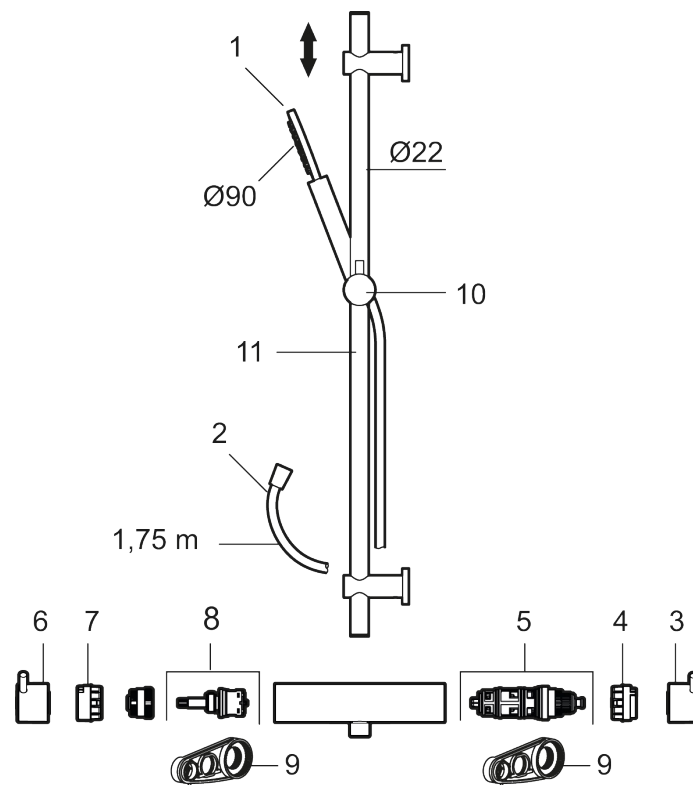

MORA INXX II shower:

- Shower hose in metal, PVC- and BPA-free
- With adjustable wall brackets for usage of existing screw holes
- With Easy-Clean anti-limescale system
- Constant flow 7,5 l/min at 200–600 kPa

Article number: 271600.22

RSK: 8283079

Sparepartlist

NO.	ART NO.	RSK	DESCRIPTION
1	209575	8275496	Hand shower, chrome
1	209575.12	8275497	Hand shower, matte black
1	209575.22	8275498	Hand shower, matte white
1	209575.44	8275499	Hand shower, matte grey
1	209575.60	8275500	Hand shower, polished brass PVD