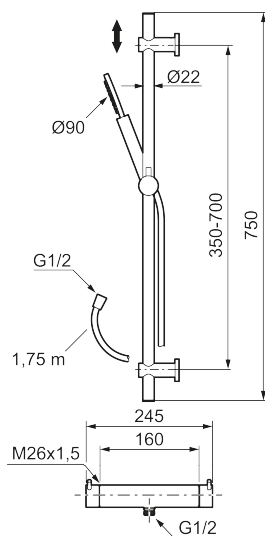

Article number: 271600.22 RSK: 8283079 Flow 3 bar: 7.3 l/m

Description: Matte white, 160 c/c

Unique characteristics

Consist of:

MORA INXX II shower mixer:

- Pressure balanced thermostatic mixer
- Temperature handle with safety stop at 38°C
- With Eco-function
- Approved non-return valves, EN-Standard EN1717

MORA INXX II shower:

- Shower hose in metal, PVC- and BPA-free
- With adjustable wall brackets for usage of existing screw holes
- With Easy-Clean anti-limescale system
- Constant flow 7,5 l/min at 200–600 kPa

Article number: 271600.22

RSK: 8283079

Sparepartlist

NO.	ART NO.	RSK	DESCRIPTION
1	209575	8275496	Hand shower, chrome
1	209575.12	8275497	Hand shower, matte black
1	209575.22	8275498	Hand shower, matte white
1	209575.44	8275499	Hand shower, matte grey
1	209575.60	8275500	Hand shower, polished brass PVD