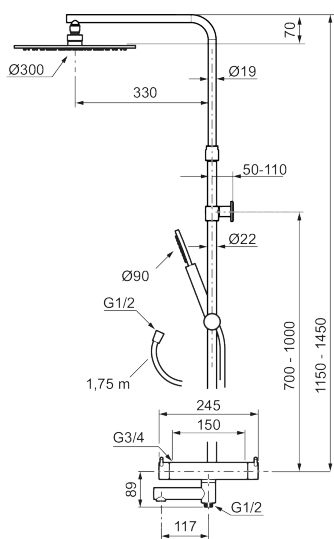

**Article number:** 272005.60 **RSK:** 8283725 **Flow 3 bar:** 7.6 l/m

**Description:** Polished brass PVD, 150 c/c

### Unique characteristics

Backflow protection unit type **EB**

- Temperature- and pressure-balanced bath mixer that reacts quickly to changes and maintains an even water temperature.
- Integrated diverter – easy-to-use water diversion between overhead shower and hand shower
- Temperature handle with safety stop at 38°C
- Water-saving eco function on the flow control knob
- Approved non-return valves, EN-Standard EN1717
- Swivel spout with built-in diverter
- With telescopic function, height can be adjusted 1150–1450 mm from the connection
- Wall bracket freely adjustable in height, 700–1000 from connection and 50–100 mm from wall, 2x20 mm spacers included, with sealing, hidden pipe joint
- Head shower and hand shower with Easy-Clean anti-limescale system
- Shower hose in metal, PVC- and BPA-free inner hose

## Sparepartlist

NO.	ART NO.	RSK	DESCRIPTION
1	S600291	8237698	Shower head 300 mm, chrome
1	S600291.12	8237699	Shower head 300 mm, matte black
1	S600291.60	8237700	Shower head 300 mm, polished brass PVD
1	S600291.62	8237701	Shower head 300 mm, brushed brass PVD
2	S600290	8233191	Hand shower, chrome