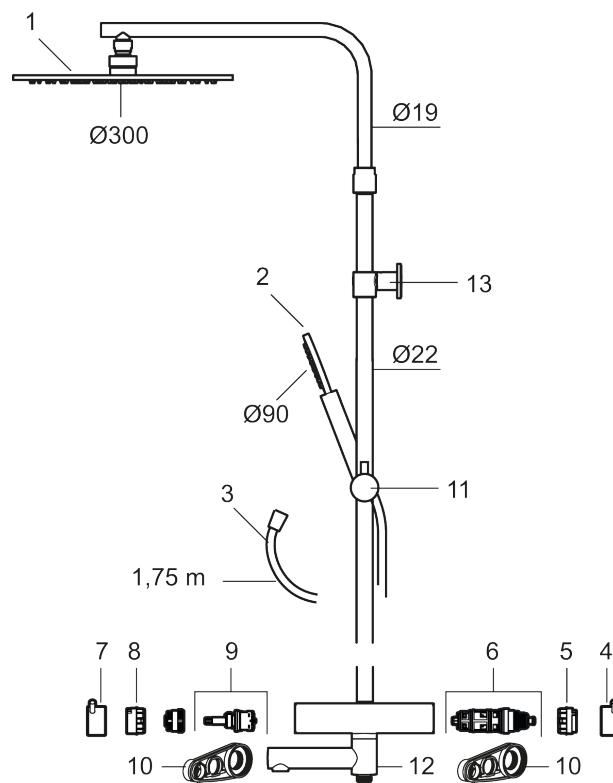

**Article number:** 272005.60 **RSK:** 8283725 **Flow 3 bar:** 7.6 l/m

**Description:** Polished brass PVD, 150 c/c

### Unique characteristics

Backflow protection unit type **EB**

- Temperature- and pressure-balanced bath mixer that reacts quickly to changes and maintains an even water temperature.
- Integrated diverter – easy-to-use water diversion between overhead shower and hand shower
- Temperature handle with safety stop at 38°C
- Water-saving eco function on the flow control knob
- Approved non-return valves, EN-Standard EN1717
- Swivel spout with built-in diverter
- With telescopic function, height can be adjusted 1150–1450 mm from the connection
- Wall bracket freely adjustable in height, 700–1000 from connection and 50–100 mm from wall, 2x20 mm spacers included, with sealing, hidden pipe joint
- Head shower and hand shower with Easy-Clean anti-limescale system
- Shower hose in metal, PVC- and BPA-free inner hose

## Sparepartlist

NO.	ART NO.	RSK	DESCRIPTION
1	S600291	8237698	Shower head 300 mm, chrome
1	S600291.12	8237699	Shower head 300 mm, matte black
1	S600291.60	8237700	Shower head 300 mm, polished brass PVD
1	S600291.62	8237701	Shower head 300 mm, brushed brass PVD
2	S600290	8233191	Hand shower, chrome