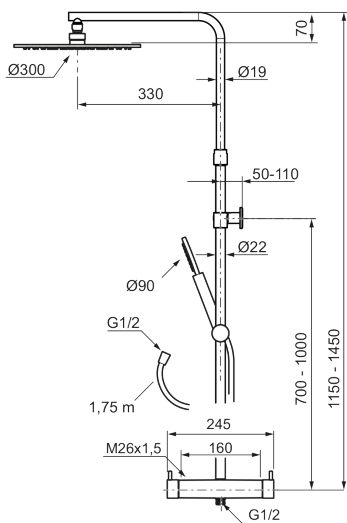

INXX II shower system kit

With its durable chrome finish the INXX II combines classic design with high performance, constant temperature, outstanding comfort and effective scald protection. The overhead shower has a large, slim shower head that looks great in bathrooms with a strong character and striking shapes, as well as in classic bathrooms designed for rest and relaxation. The mixer has been tested and approved according to current building regulations and is energy-efficient, which means it reduces water and energy use without compromising on comfort. The INXX II collection offers a world-class water experience.

About the collection

INXX II is an elegant, timeless collection in a palette of carefully selected colours. Offering a combination of high quality, sober design and outstanding comfort, this is the ultimate collection.

Article number: 271850 RSK: 8283711 Flow 3 bar: 7.6 l/m
Description: Chrome, 160 c/c

- Temperature- and pressure-balanced shower mixer that reacts quickly to changes and maintains an even water temperature.
- Integrated diverter – easy-to-use water diversion between overhead shower and hand shower
- Temperature handle with safety stop at 38°C
- Water-saving eco function on the flow control knob
- Approved non-return valves, EN-Standard EN1717
- With telescopic function, height can be adjusted 1150–1450 mm from the connection
- Wall bracket freely adjustable in height, 700–1000 mm from connection and 50–100 mm from wall, 2x20 mm spacers included, with sealing, hidden pipe joint
- Head shower and hand shower with Easy-Clean anti-limescale system
- Shower hose in metal, PVC- and BPA-free inner hose