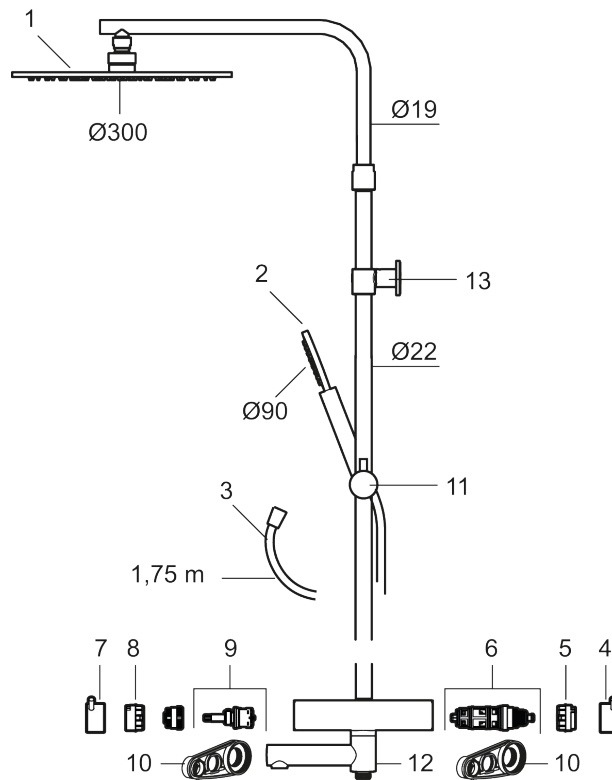

Article number: 271850 RSK: 8283711 Flow 3 bar: 7.6 l/m  
Description: Chrome, 160 c/c

- Temperature- and pressure-balanced shower mixer that reacts quickly to changes and maintains an even water temperature.
- Integrated diverter – easy-to-use water diversion between overhead shower and hand shower
- Temperature handle with safety stop at 38°C
- Water-saving eco function on the flow control knob
- Approved non-return valves, EN-Standard EN1717
- With telescopic function, height can be adjusted 1150–1450 mm from the connection
- Wall bracket freely adjustable in height, 700–1000 mm from connection and 50–100 mm from wall, 2x20 mm spacers included, with sealing, hidden pipe joint
- Head shower and hand shower with Easy-Clean anti-limescale system
- Shower hose in metal, PVC- and BPA-free inner hose

## Sparepartlist

NO.	ART NO.	RSK	DESCRIPTION
1	S600291	8237698	Shower head 300 mm, chrome
1	S600291.12	8237699	Shower head 300 mm, matte black
1	S600291.60	8237700	Shower head 300 mm, polished brass PVD