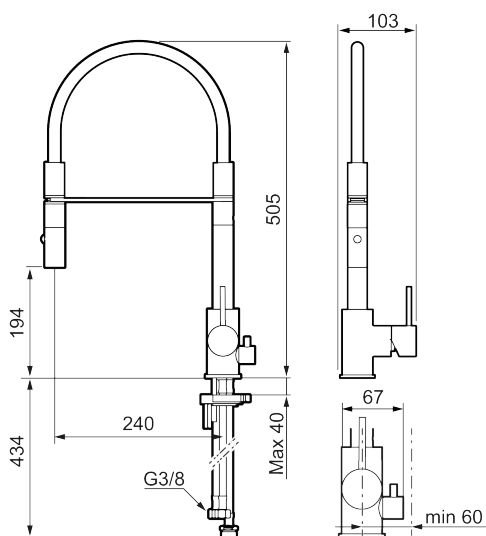

Article number: 272091.44CA **RSK:** 8311287 **Flow 3 bar:** 6.0 l/m

Description: Matte grey

Unique characteristics

Backflow protection unit type **EB**

- Nozzle with two spray patterns (normal and rinse)
- Ceramic cartridge
- Adjustable flow control and temperature limiter
- Swivel spout, limitation part for 60°, 85°, 110° or 360° included
- Soft PEX® hoses with 3/8" connecting nut (stainless steel braided)
- Approved non-return valves, EN-Standard EN1717
- Hole diameter Ø34-37 mm