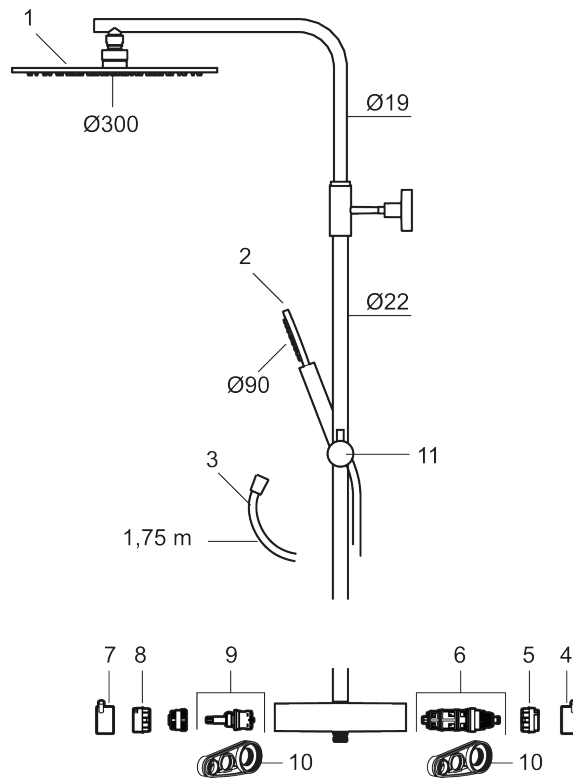

MORA INXX II Shower System:

- Shower hose in metal, PVC- and BPA-free
- With Easy-Clean anti-limescale system
- Adjustable height
- Hand shower 7,5 l/min, shower head 11,3 l/min

PRODUCT DESCRIPTION

INXX II shower system kit

Article number: 271800.22 RSK: 8283085

Sparepartlist

NO.	ART NO.	RSK	DESCRIPTION
1	130348	8237489	Shower head 300 mm, chrome
1	130348.12	8237490	Shower head 300 mm, matte black
1	130348.22	8237491	Shower head 300 mm, matte white