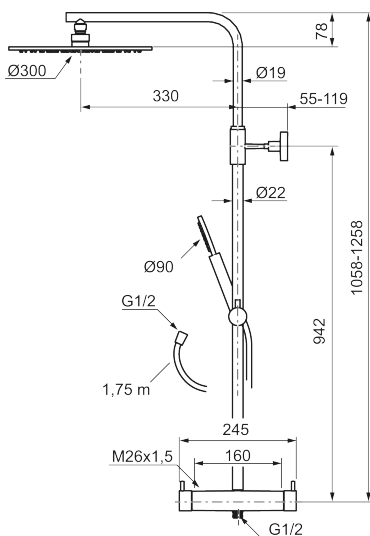

Article number: 271800.22 **RSK:** 8283085 **Flow 3 bar:** 11.3 l/m
Description: Matte white, 160 c/c

Unique characteristics

Consist of:

MORA INXX II thermostatic mixer:

- Pressure balanced thermostatic mixer
- With reversible headwork
- Temperature handle with safety stop at 38°C
- With Eco-function
- Approved non-return valves, EN-Standard EN1717

MORA INXX II Shower System:

- Shower hose in metal, PVC- and BPA-free
- With Easy-Clean anti-limescale system
- Adjustable height
- Hand shower 7,5 l/min, shower head 11,3 l/min

PRODUCT DESCRIPTION

INXX II shower system kit

Article number: 271800.22 RSK: 8283085

Sparepartlist

NO.	ART NO.	RSK	DESCRIPTION
1	130348	8237489	Shower head 300 mm, chrome
1	130348.12	8237490	Shower head 300 mm, matte black
1	130348.22	8237491	Shower head 300 mm, matte white