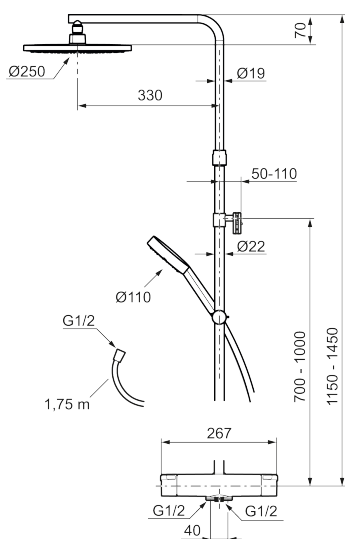

MMIX II shower system kit

Our classic chrome MMIX shower system is revised with a bold new straight-lined form and increased proportions for superior functionality and aesthetics. Internally, it features an updated thermostat to maximise energy efficiency while enhancing your showering experience.

Article number: 334030 RSK: 8283442 Flow 3 bar: 7.6 l/m

Description: Chrome, 40 c/c, pipe connection down

Consist of:

MORA MMIX II thermostatic mixer:

- Pressure balanced thermostatic mixer
- With reversible headwork
- Temperature handle with safety stop at 38°C
- With Eco-function
- Lead Free material
- Approved non-return valves, EN-Standard EN1717
- Note! Not for Vaska

MORA MMIX II Shower System:

- Shower hose in metal, PVC- and BPA-free
- With Easy-Clean anti-limescale system
- Wall bracket freely adjustable in height, 700–1000 from connection and 50–100 mm from wall, 2x20 mm spacers included, with sealing, hidden pipe joint