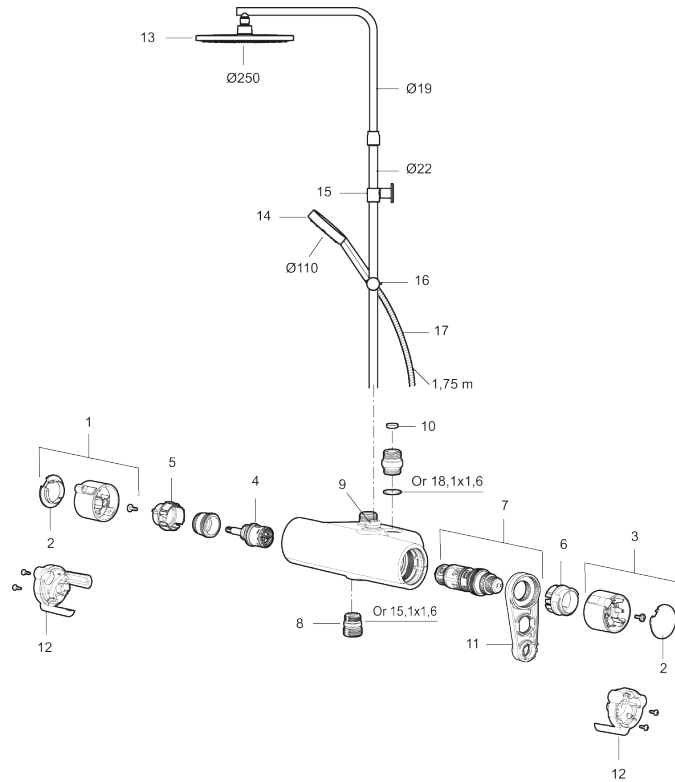

Article number: 334030 RSK: 8283442 Flow 3 bar: 7.6 l/m

Description: Chrome, 40 c/c, pipe connection down

Consist of:

MORA MMIX II thermostatic mixer:

- Pressure balanced thermostatic mixer
- With reversible headwork
- Temperature handle with safety stop at 38°C
- With Eco-function
- Lead Free material
- Approved non-return valves, EN-Standard EN1717
- Note! Not for Vaska

MORA MMIX II Shower System:

- Shower hose in metal, PVC- and BPA-free
- With Easy-Clean anti-limescale system
- Wall bracket freely adjustable in height, 700–1000 from connection and 50–100 mm from wall, 2x20 mm spacers included, with sealing, hidden pipe joint

Article number: 334030

RSK: 8283442

Sparepartlist

NO.	ART NO.	RSK	DESCRIPTION
1	S600191	8397017	On/off handle, complete, chrome
2	S600192	8397019	End cover, chrome, 2 pcs
3	S600190	8397018	Temperature handle, complete, chrome
4	S600020	8441462	Reversible headwork shower mixer 12 l/min, with service tool
4	S600269	8387232	Reversible headwork shower mixer 12 l/min
5	S600117	8439714	Stop ring, for two outlet (down and up)
6	S600087	8439711	Scalding protection ring, max 50°C
7	S600084	8439709	Thermostatic cartridge, complete, incl. service tool
7	S600271	8397030	Thermostatic cartridge, complete, without service tool
8	S600088	8439712	Nipple M18x1-G1/2 for shower mixer
9	S600112	8920116	Nipple M18x1
10	409359.AA	8345172	Filter kit for connecting links, retail packed

NO.	ART NO.	RSK	DESCRIPTION
11	S600298	3870203	Service tool
12	S600193	8397020	Care-handle, black, 2 pcs
13	S600196	8237572	Shower head, 250 mm
14	S600195	8233058	Hand shower
15	S600094	8221921	Wall bracket, chrome
16	S600246	8239619	Slider, chrome
17	S600109	8252036	Shower hose, chrome