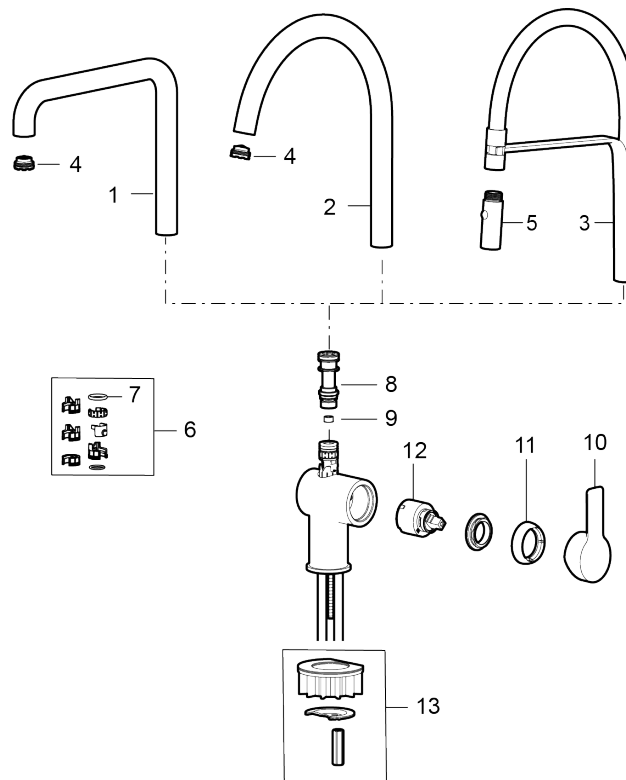

**Article number:** 344081 **RSK:** 8312215 **Flow 3 bar:** 6.0 l/m  
**Description:** Chrome

### Unique characteristics

- Nozzle with two spray patterns (normal and rinse)
- Lead Free
- Adjustable flow control and temperature limiter
- Swivel spout, limitation part for 60°, 85°, 110° or 360° included
- Soft PEX® hoses with 3/8" connecting nut (stainless steel braided)
- Hole diameter Ø34-37 mm

Article number: 344081

RSK: 8312215

Sparepartlist

NO.	ART NO.	RSK	DESCRIPTION
1	409713.AE	8441034	Swivel spout, chrome
1	409713.12AE	8441035	Swivel spout, matte black
2	409712.AE	8441027	Swivel spout, chrome
2	409712.12AE	8441028	Swivel spout, matte black
3	S600244	8441048	Spout complete with nozzle, chrome
3	S600244.12	8441049	Spout complete with nozzle, Matte black
4	S600230		Aerator M21,5 ext., Z
5	S600245	8387257	Nozzle, chrome
5	S600245.12	8387258	Nozzle, Matte black

NO.	ART NO.	RSK	DESCRIPTION
6	209565.AE		Limitation segment
7	708843.AE	8295357	O-ring (15,54 x 2,62), 2 pcs
8	S600283		Spout nipple, complete
9	S600362		Flow regulator LD3 (pink)
9	S600363		Flow regulator for LD4 (green)
10	S600243	8387197	Lever, complete, chrome
10	S600243.12	8387198	Lever, complete, Matte black
11	S600240	8397022	Cover sleeve, chrome
11	S600240.12	8397023	Cover sleeve, Matte black
12	708301.AE	8345093	Ceramic cartridge
13	S600055		Fastening details