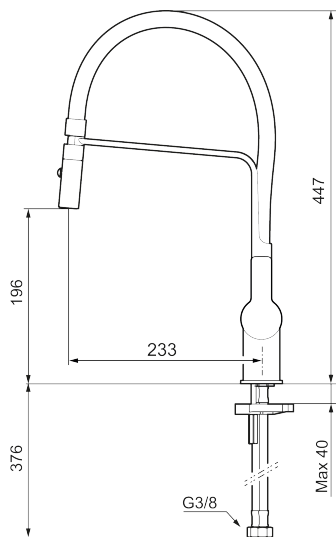

**Article number:** 344081 **RSK:** 8312215 **Flow 3 bar:** 6.0 l/m  
**Description:** Chrome

### Unique characteristics

- Nozzle with two spray patterns (normal and rinse)
- Lead Free
- Adjustable flow control and temperature limiter
- Swivel spout, limitation part for 60°, 85°, 110° or 360° included
- Soft PEX® hoses with 3/8" connecting nut (stainless steel braided)
- Hole diameter Ø34-37 mm

Article number: 344081

RSK: 8312215

Sparepartlist

NO.	ART NO.	RSK	DESCRIPTION
1	409713.AE	8441034	Swivel spout, chrome
1	409713.12AE	8441035	Swivel spout, matte black
2	409712.AE	8441027	Swivel spout, chrome
2	409712.12AE	8441028	Swivel spout, matte black
3	S600244	8441048	Spout complete with nozzle, chrome
3	S600244.12	8441049	Spout complete with nozzle, Matte black
4	S600230		Aerator M21,5 ext., Z
5	S600245	8387257	Nozzle, chrome
5	S600245.12	8387258	Nozzle, Matte black

NO.	ART NO.	RSK	DESCRIPTION
6	209565.AE		Limitation segment
7	708843.AE	8295357	O-ring (15,54 x 2,62), 2 pcs
8	S600283		Spout nipple, complete
9	S600362		Flow regulator LD3 (pink)
9	S600363		Flow regulator for LD4 (green)
10	S600243	8387197	Lever, complete, chrome
10	S600243.12	8387198	Lever, complete, Matte black
11	S600240	8397022	Cover sleeve, chrome
11	S600240.12	8397023	Cover sleeve, Matte black
12	708301.AE	8345093	Ceramic cartridge
13	S600055		Fastening details