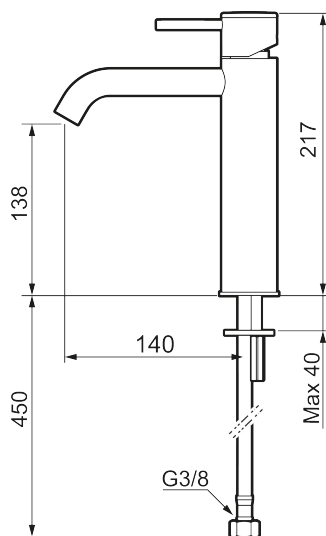

INXX II soft, medium basin mixer

INXX II basin mixers are available in three different heights, including medium which is suitable for larger basins. With its durable matt grey finish and essential design, the INXX II soft enhances the feeling of comfort, quality and elegance in your bathroom. The mixer has been tested and approved according to current building regulations and is energy-efficient, which means it reduces water and energy use without compromising on comfort. A push down-waste in a matching colour is available as an accessory.

Article number: 273011.44CA RSK: 8278267 Flow 3 bar: 4.5 l/m
Description: Matte grey

Unique characteristics

Backflow protection unit type **AA**

- Keramisk tätning
- Omställbar flödesbegränsning och temperaturspär
- Flexibla anslutningsrör i metallomspunnen Soft PEX®
- Hålmått Ø34-37 mm