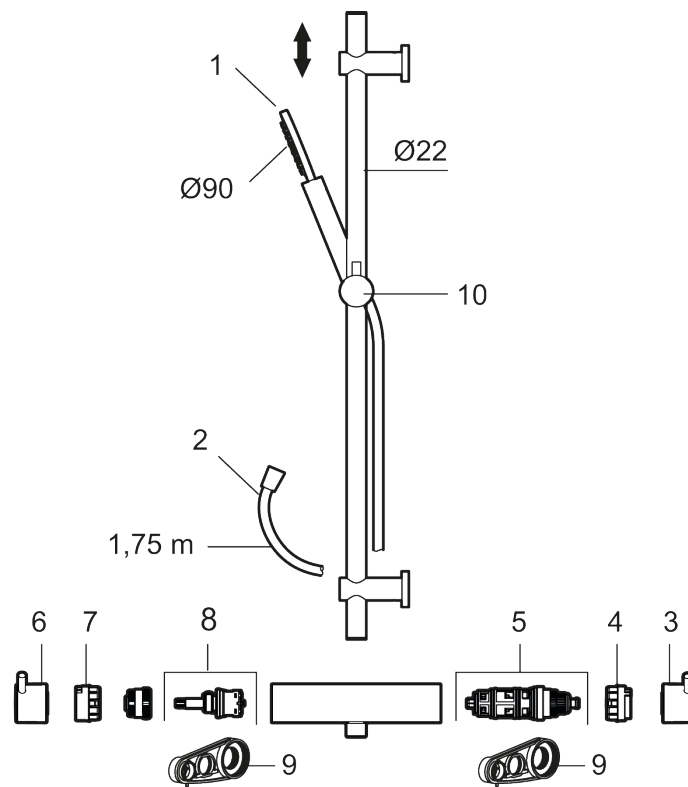

Article number: 271650.62 **RSK:** 8283710 **Flow 3 bar:** 7.6 l/m

Description: Brushed brass PVD, 160 c/c

Unique characteristics

- Temperature- and pressure-balanced shower mixer that reacts quickly to changes and maintains an even water temperature.
- Temperature handle with safety stop at 38°C
- Water-saving eco function on the flow control knob
- Approved non-return valves, EN-Standard EN1717
- With adjustable wall brackets for usage of existing screw holes
- With Easy-Clean anti-limescale system
- Shower hose in metal, PVC- and BPA-free

Article number: 271650.62

RSK: 8283710

Sparepartlist

| NO. | ART NO. | RSK | DESCRIPTION |
|-----|------------|---------|---------------------------------|
| 1 | S600290 | 8233191 | Hand shower, chrome |
| 1 | S600290.12 | 8233192 | Hand shower, matte black |
| 1 | S600290.60 | 8233193 | Hand shower, polished brass PVD |
| 1 | S600290.62 | 8233194 | Hand shower, brused brass PVD |
| 2 | S600109 | 8252036 | Shower hose, chrome |