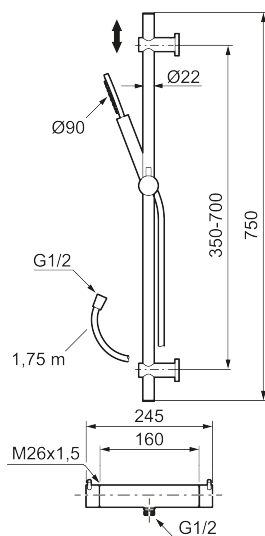

Article number: 271650.62 **RSK:** 8283710 **Flow 3 bar:** 7.6 l/m

Description: Brushed brass PVD, 160 c/c

Unique characteristics

- Temperature- and pressure-balanced shower mixer that reacts quickly to changes and maintains an even water temperature.
- Temperature handle with safety stop at 38°C
- Water-saving eco function on the flow control knob
- Approved non-return valves, EN-Standard EN1717
- With adjustable wall brackets for usage of existing screw holes
- With Easy-Clean anti-limescale system
- Shower hose in metal, PVC- and BPA-free

Article number: 271650.62

RSK: 8283710

Sparepartlist

| NO. | ART NO. | RSK | DESCRIPTION |
|-----|------------|---------|---------------------------------|
| 1 | S600290 | 8233191 | Hand shower, chrome |
| 1 | S600290.12 | 8233192 | Hand shower, matte black |
| 1 | S600290.60 | 8233193 | Hand shower, polished brass PVD |
| 1 | S600290.62 | 8233194 | Hand shower, brused brass PVD |
| 2 | S600109 | 8252036 | Shower hose, chrome |