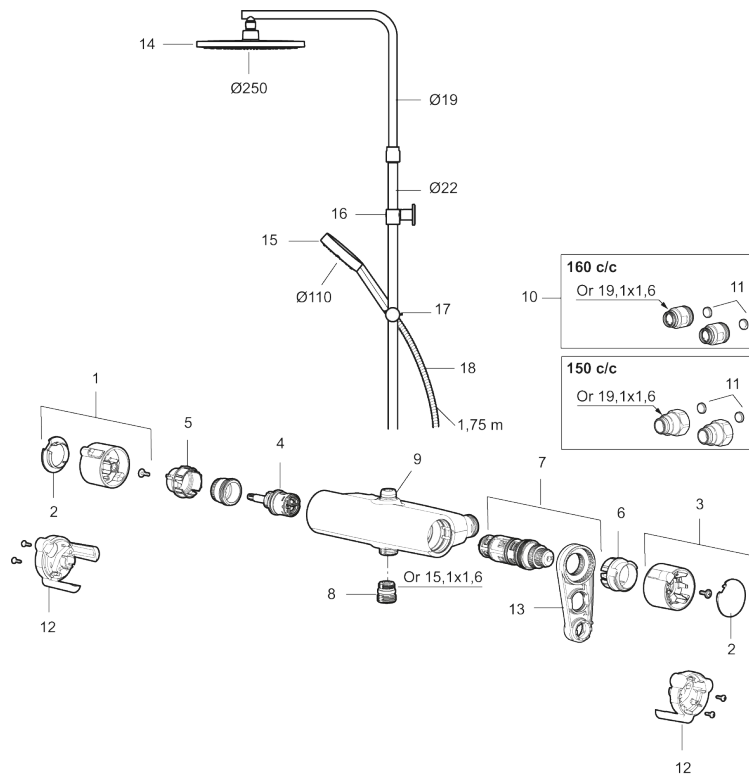

# MMIX II shower system kit

Our classic chrome MMIX shower system is revised with a bold new straight-lined form and increased proportions for superior functionality and aesthetics. Internally, it features an updated thermostat to maximise energy efficiency while enhancing your showering experience.

Article number: 331900.LD      RSK: 8283437

## Sparepartlist

NO.	ART NO.	RSK	DESCRIPTION
1	S600191	8397017	On/off handle, complete, chrome
2	S600192	8397019	End cover, chrome, 2 pcs
3	S600190	8397018	Temperature handle, complete, chrome
4	S600020	8441462	Reversible headwork shower mixer 12 l/min, with service tool
4	S600269	8387232	Reversible headwork shower mixer 12 l/min
5	S600117	8439714	Stop ring, for two outlet (down and up)
6	S600087	8439711	Scalding protection ring, max 50°C
7	S600084	8439709	Thermostatic cartridge, complete, incl. service tool
7	S600271	8397030	Thermostatic cartridge, complete, without service tool
8	S600088	8439712	Nipple M18x1–G1/2 for shower mixer
9	S600112	8920116	Nipple M18x1
10	409361.AE	8228492	Inlet connector 160 c/c

NO.	ART NO.	RSK	DESCRIPTION
11	409359.AA	8345172	Filter kit for connecting links, retail packed
12	S600193	8397020	Care-handle, black, 2 pcs
13	S600298	3870203	Service tool
14	S600196	8237572	Shower head, 250 mm
15	S600195	8233058	Hand shower
16	S600094	8221921	Wall bracket, chrome
17	S600246	8239619	Slider, chrome
18	S600109	8252036	Shower hose, chrome