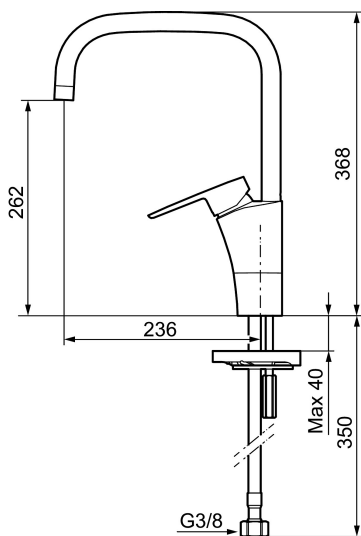

Unique characteristics

Backflow protection unit type 

MORA CERA K7 kitchen mixer

In today's families, the kitchen is a space for socialising and creativity. A modern kitchen mixer must look good, work perfectly and promote a high level of hygiene and safety. That's why Mora Cera offers the things that everyone wants in their kitchen: thoughtfulness and quality time.

Article number: 242051 RSK: 8318192

Description: Chrome

- ESS (energy saving system)
- Ceramic cartridge with soft closing function
- Adjustable flow control and temperature limiter
- Eco (energy and water saving aerator)
- Soft PEX[®] hoses with 3/8" connecting nut (stainless steel braided)
- Swivel spout 60°, 85°, 110° or 360° (limitation part for 60° or 110° included)
- Approved by the Rheumatism Association in Sweden
- Hole diameter Ø32-37 mm