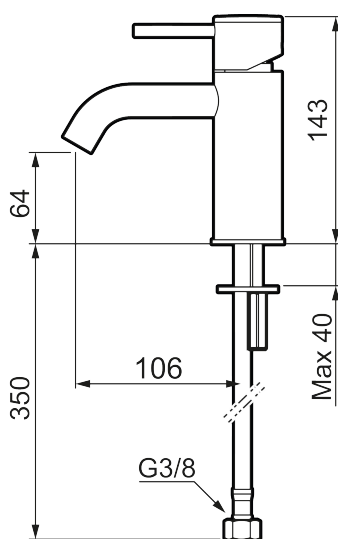

INXX II soft, small basin mixer

INXX II basin mixers are available in three different heights, including small which is suitable for small basins. With its durable, elegant brushed brass finish and essential design, the INXX II soft enhances the feeling of comfort, quality and elegance in your bathroom. The mixer has been tested and approved according to current building regulations and is energy-efficient, which means it reduces water and energy use without compromising on comfort. A push down-waste in a matching colour is available as an accessory.

Article number: 273001.62CA **RSK:** 8278257 **Flow 3 bar:** 4.5 l/m
Description: Brushed brass PVD

Unique characteristics

Backflow protection unit type 

- Ceramic cartridge
- Adjustable flow control and temperature limiter
- Soft PEX® hoses with 3/8" connecting nut (stainless steel braided)
- Hole diameter Ø34-37 mm