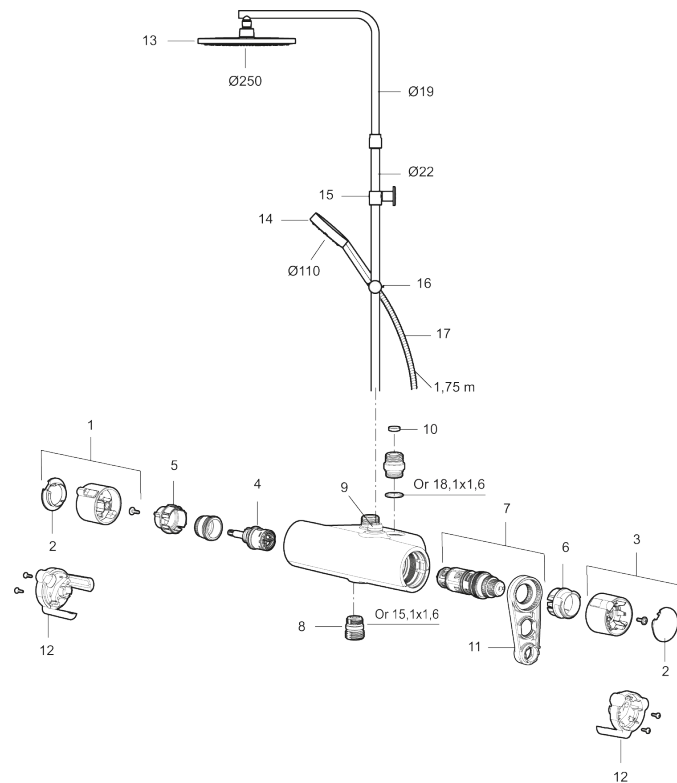

## Vaska

Our classic chrome MMIX shower system is revised with a bold new straight-lined form and increased proportions for superior functionality and aesthetics. Internally, it features an updated thermostat to maximise energy efficiency while enhancing your showering experience.

Article number: 334035

RSK: 8283443

### Sparepartlist

NO.	ART NO.	RSK	DESCRIPTION
1	S600191	8397017	On/off handle, complete, chrome
2	S600192	8397019	End cover, chrome, 2 pcs
3	S600190	8397018	Temperature handle, complete, chrome
4	S600020	8441462	Reversible headwork shower mixer 12 l/min, with service tool
4	S600269	8387232	Reversible headwork shower mixer 12 l/min
5	S600117	8439714	Stop ring, for two outlet (down and up)
6	S600087	8439711	Scalding protection ring, max 50°C
7	S600084	8439709	Thermostatic cartridge, complete, incl. service tool
7	S600271	8397030	Thermostatic cartridge, complete, without service tool
8	S600088	8439712	Nipple M18x1-G1/2 for shower mixer
9	S600112	8920116	Nipple M18x1
10	409359.AA	8345172	Filter kit for connecting links, retail packed

NO.	ART NO.	RSK	DESCRIPTION
11	S600298	3870203	Service tool
12	S600193	8397020	Care-handle, black, 2 pcs
13	S600196	8237572	Shower head, 250 mm
14	S600195	8233058	Hand shower
15	S600094	8221921	Wall bracket, chrome
16	S600246	8239619	Slider, chrome
17	S600109	8252036	Shower hose, chrome