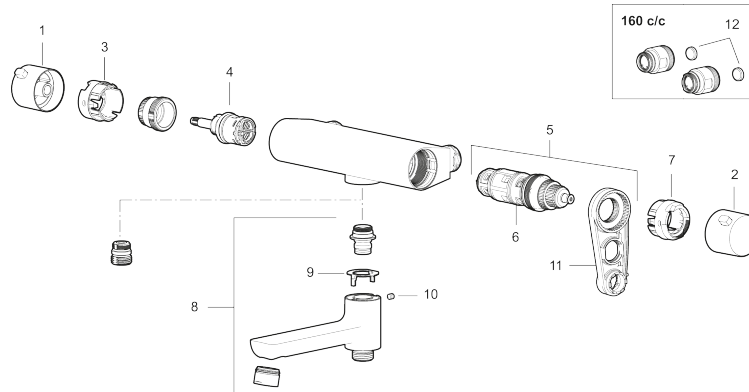

PRODUCT DESCRIPTION

LYNX bath mixer

The timeless and charismatic aesthetic of the LYNX bath mixer enhances any space with subtle detailing and next-level sustainable features in versatile chrome and matte black.

Article number: 340100.12

RSK: 8245076

Sparepartlist

NO.	ART NO.	RSK	DESCRIPTION
1	S600237	8397026	
1	S600237.12	8397027	
2	S600236	8397024	
2	S600236.12	8397025	
3	S600024	8439705	Stop ring
4	S600020	8441462	Reversible headwork shower mixer 12 l/min, with service tool
4	S600269	8387232	Reversible headwork shower mixer 12 l/min
4	S600021	8441463	Reversible headwork 22 l/min, with service tool
4	S600270	8387233	Reversible headwork 22 l/min
5	S600084	8439709	Thermostatic cartridge, complete, incl. service tool
6	S600271	8397030	Thermostatic cartridge, complete, without service tool
7	S600023	8439703	Stop ring
8	S600247	8441050	
8	S600247.12	8441051	
9	38521000	8295345	Stop ring
10	708655.AE	8295447	Locking screw
11	S600298	3870203	Service tool
12	409359.AA	8345172	Filter kit for connecting links, retail packed