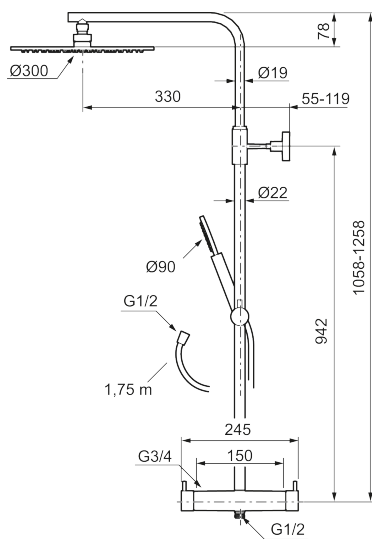

INXX II shower system kit

With its durable, elegant brushed brass finish the INXX II combines classic design with high performance, constant temperature, outstanding comfort and effective scald protection. The overhead shower has a large, slim shower head that looks great in bathrooms with a strong character and striking shapes, as well as in classic bathrooms designed for rest and relaxation. The mixer has been tested and approved according to current building regulations and is energy-efficient, which means it reduces water and energy use without compromising on comfort. The INXX II collection offers a world-class water experience.

About the collection

INXX II is an elegant, timeless collection in a palette of carefully selected colours. Offering a combination of high quality, sober design and outstanding comfort, this is the ultimate collection.

Article number: 271900.62 **RSK:** 8283094 **Flow 3 bar:** 11.3 l/m
Description: Brushed brass PVD, 150 c/c

Consist of:

MORA INXX II thermostatic mixer:

- Pressure balanced thermostatic mixer
- With reversible headwork
- Temperature handle with safety stop at 38°C
- With Eco-function
- Approved non-return valves, EN-Standard EN1717

MORA INXX II Shower System:

- Shower hose in metal, PVC- and BPA-free
- With Easy-Clean anti-limescale system
- Adjustable height
- Hand shower 7,5 l/min, shower head 11 l/min