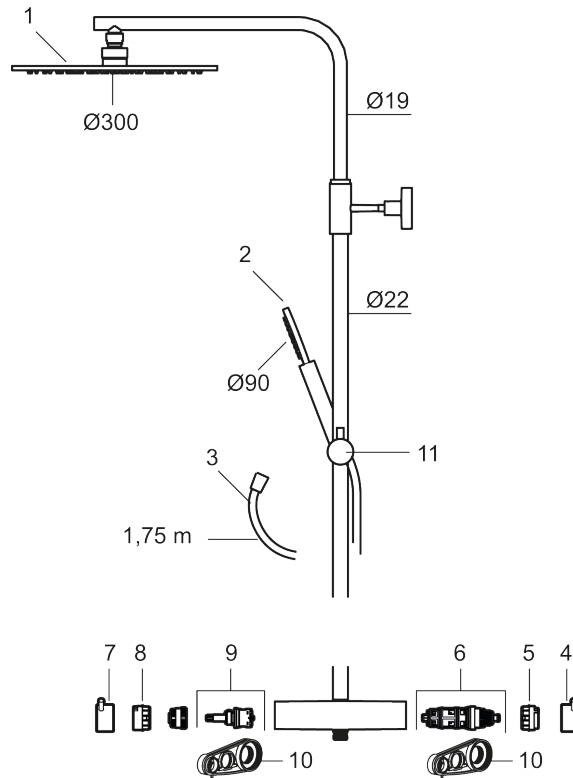

Article number: 271900.62 **RSK:** 8283094 **Flow 3 bar:** 11.3 l/m
Description: Brushed brass PVD, 150 c/c

Consist of:

MORA INXX II thermostatic mixer:

- Pressure balanced thermostatic mixer
- With reversible headwork
- Temperature handle with safety stop at 38°C
- With Eco-function
- Approved non-return valves, EN-Standard EN1717

MORA INXX II Shower System:

- Shower hose in metal, PVC- and BPA-free
- With Easy-Clean anti-limescale system
- Adjustable height
- Hand shower 7,5 l/min, shower head 11 l/min

PRODUCT DESCRIPTION

INXX II shower system kit

Article number: 271900.62 RSK: 8283094

Sparepartlist

NO.	ART NO.	RSK	DESCRIPTION
1	130348	8237489	Shower head 300 mm, chrome
1	130348.12	8237490	Shower head 300 mm, matte black
1	130348.22	8237491	Shower head 300 mm, matte white