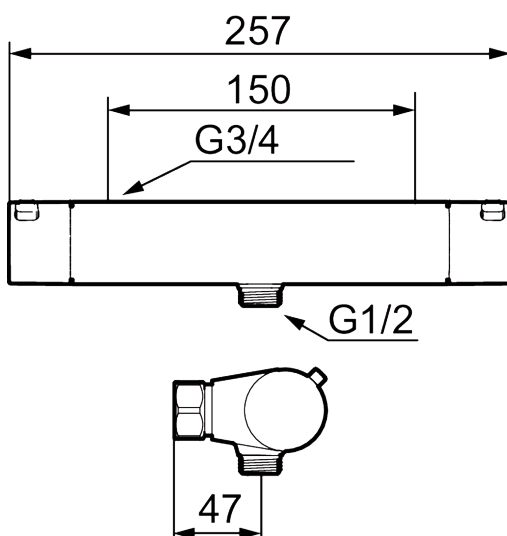

Unique characteristics

Backflow protection unit type **EB**