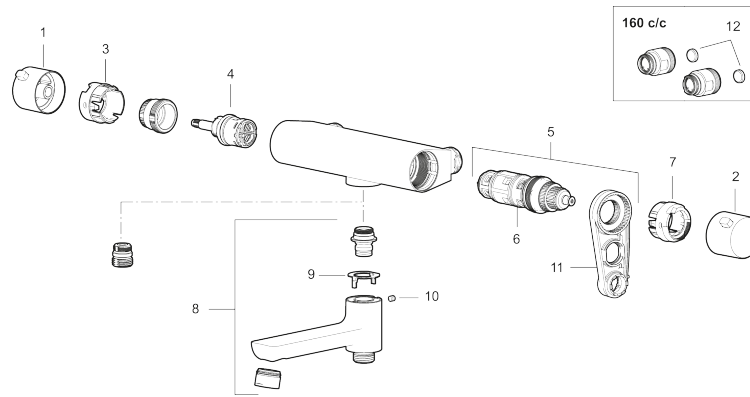

- With shower connection down
- Pressure balanced thermostatic mixer
- Temperature handle with safety stop at 38°C
- With Eco-function
- Lead Free material
- Approved non-return valves, EN-Standard EN1717

Unique characteristics

Backflow protection unit type **EB**

PRODUCT DESCRIPTION

LYNX shower mixer

A shower mixer offering a luxurious experience. The mixer combines its timeless looks with Mora's advanced water technology, such as constant temperature regulation.

Article number: 341100.12 RSK: 8350319

Sparepartlist

NO.	ART NO.	RSK	DESCRIPTION
1	S600237	8397026	
1	S600237.12	8397027	
2	S600236	8397024	
2	S600236.12	8397025	
3	S600024	8439705	Stop ring
4	S600020	8441462	Reversible headwork shower mixer 12 l/min, with service tool
4	S600269	8387232	Reversible headwork shower mixer 12 l/min
4	S600021	8441463	Reversible headwork 22 l/min, with service tool
4	S600270	8387233	Reversible headwork 22 l/min
5	S600084	8439709	Thermostatic cartridge, complete, incl. service tool
6	S600271	8397030	Thermostatic cartridge, complete, without service tool
7	S600023	8439703	Stop ring
8	S600247	8441050	
8	S600247.12	8441051	
9	38521000	8295345	Stop ring
10	708655.AE	8295447	Locking screw
11	S600298	3870203	Service tool
12	409359.AA	8345172	Filter kit for connecting links, retail packed