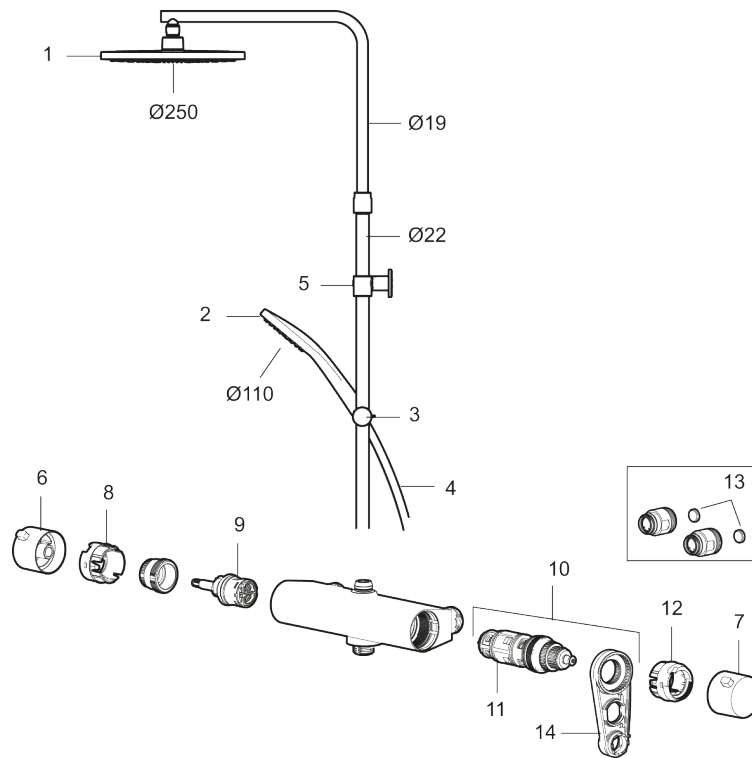

Article number: 341800.12LD6
RSK: 8283456
Flow 3 bar: 6.0 l/m
Description: Matte black, 160 c/c, LEED/BREEAM compliant

Consist of:

MORA LYNX thermostatic mixer:

- Pressure balanced thermostatic mixer
- With reversible headwork
- Temperature handle with safety stop at 38°C
- With Eco-function
- Lead Free material
- Approved non-return valves, EN-Standard EN1717

MORA LYNX Shower System:

- Shower hose in metal, PVC- and BPA-free
- With Easy-Clean anti-limescale system
- Wall bracket freely adjustable in height, 700–1000 from connection and 50–100 mm from wall, 2x20 mm spacers included, with sealing, hidden pipe joint

Article number:
341800.12LD6

RSK: 8283456

Sparepartlist

NO.	ART NO.	RSK	DESCRIPTION
1	S600196	8237572	Shower head, 250 mm
1	S600196.12	8237573	Matte black
2	S600238	8233065	
2	S600238.12	8233100	
3	S600246	8239619	Slider, chrome
3	S600246.12	8239664	Slider, matte black
4	S600109	8252036	Shower hose 1750 mm, chrome
4	S600109.LD		Shower hose 1750 mm, chrome, LEED/BREEAM compliant
4	S600109.12	8236624	Shower hose 1750 mm, matte black
4	S600109.12LD		Shower hose 1750 mm, matte black, LEED/BREEAM compliant
5	S600094	8221921	Wall bracket, chrome
5	S600094.12	8221922	Wall bracket, Matte black

NO.	ART NO.	RSK	DESCRIPTION
6	S600237	8397026	
6	S600237.12	8397027	
7	S600236	8397024	
7	S600236.12	8397025	
8	S600022	8439704	Stop ring, reversible
9	S600020	8441462	Reversible headwork shower mixer 12 l/min, with service tool
9	S600269	8387232	Reversible headwork shower mixer 12 l/min
10	S600084	8439709	Thermostatic cartridge, complete, incl. service tool
11	S600271	8397030	Thermostatic cartridge, complete, without service tool
12	S600023	8439703	Stop ring
13	409359.AA	8345172	Filter kit for connecting links, retail packed
14	S600298	3870203	Service tool