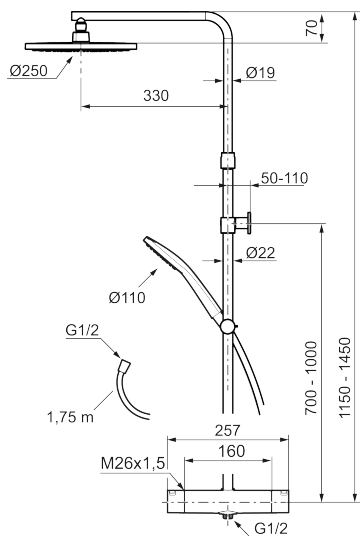

LYNX shower system kit

Everyday luxury is the driving force behind the LYNX shower system kit, which offers the ease of a handheld shower and a seductive overhead experience in one package. It is available in chrome or matte black.

Article number: 341800.12LD6
RSK: 8283456
Flow 3 bar: 6.0 l/m
Description: Matte black, 160 c/c, LEED/BREEAM compliant

Consist of:

MORA LYNX thermostatic mixer:

- Pressure balanced thermostatic mixer
- With reversible headwork
- Temperature handle with safety stop at 38°C
- With Eco-function
- Lead Free material
- Approved non-return valves, EN-Standard EN1717

MORA LYNX Shower System:

- Shower hose in metal, PVC- and BPA-free
- With Easy-Clean anti-limescale system
- Wall bracket freely adjustable in height, 700–1000 from connection and 50–100 mm from wall, 2x20 mm spacers included, with sealing, hidden pipe joint