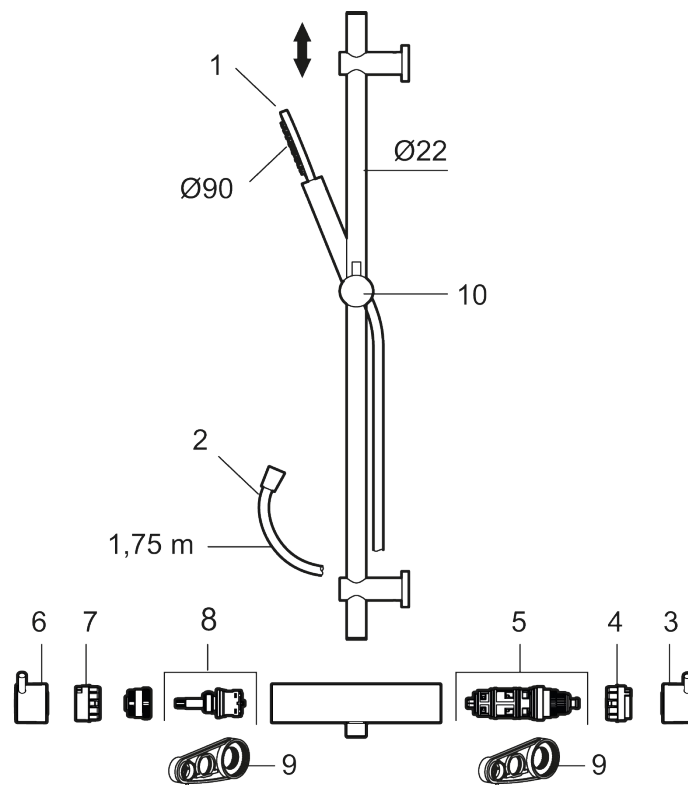

PRODUCT DESCRIPTION

INXX II shower kit

With its durable, elegant brushed brass finish the INXX II combines classic design with high performance, constant temperature, outstanding comfort and effective scald protection. The mixer has been tested and approved according to current building regulations and is energy-efficient, which means it reduces water and energy use without compromising on comfort. The INXX II collection offers a world-class water experience.

About the collection

INXX II is an elegant, timeless collection in a palette of carefully selected colours. Offering a combination of high quality, sober design and outstanding comfort, this is the ultimate collection.

Article number: 271550.62

RSK: 8283706

Sparepartlist

NO.	ART NO.	RSK	DESCRIPTION
1	S600290	8233191	Hand shower, chrome
1	S600290.12	8233192	Hand shower, matte black
1	S600290.60	8233193	Hand shower, polished brass PVD
1	S600290.62	8233194	Hand shower, brused brass PVD
2	S600109	8252036	Shower hose, chrome