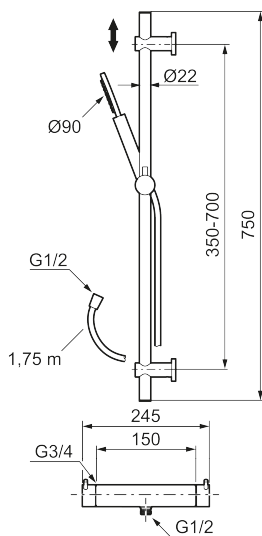

Article number: 271550.62 **RSK:** 8283706 **Flow 3 bar:** 7.6 l/m

Description: Brushed brass PVD, 150 c/c

Unique characteristics

Backflow protection unit type 

- Temperature- and pressure-balanced shower mixer that reacts quickly to changes and maintains an even water temperature.
- Temperature handle with safety stop at 38°C
- Water-saving eco function on the flow control knob
- Approved non-return valves, EN-Standard EN1717
- With adjustable wall brackets for usage of existing screw holes
- With Easy-Clean anti-limescale system
- Shower hose in metal, PVC- and BPA-free

NO.	ART NO.	RSK	DESCRIPTION
2	S600109.12	8236624	Shower hose in metal, 1750 mm, matte black
2	S600109.60	8236627	Shower hose in metal, 1750 mm, polished brass PVD
2	S600109.62	8236628	Shower hose in metal, 1750 mm, brushed brass PVD
3	409710.AE	8218902	Temperature handle, chrome
3	409710.12AE	8218903	Temperature handle, matte black
3	409710.60AE	8218906	Temperature handle, polished brass PVD
3	409710.62AE	8218907	Temperature handle, brushed brass PVD
4	S600023	8439703	Stop ring
5	S600019	8439702	Thermostatic cartridge, complete, with service tool
6	409711.AE	8218901	Temperature handle, chrome
6	409711.12AE	8218908	Temperature handle, matte black
6	409711.60AE	8218911	Temperature handle, polished brass PVD
6	409711.62AE	8218912	Temperature handle, brushed brass PVD
7	S600024	8439705	Stop ring
8	S600020	8441462	Reversible headwork shower mixer 12 l/min, with service tool
8	S600269	8387232	Reversible headwork shower mixer 12 l/min
9	S600298	3870203	Service tool
10	S600186	8239630	Slider, chrome
10	S600186.12	8239631	Slider, matte black
10	S600186.60	8239632	Slider, polished brass PVD
10	S600186.62	8239633	Slider, brushed brass PVD