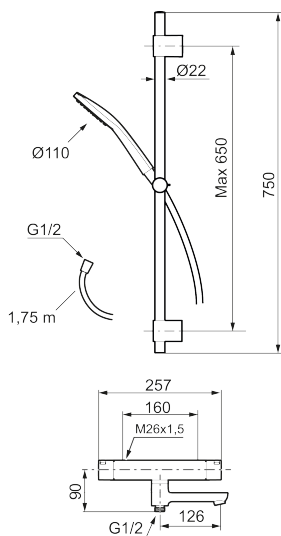

LYNX bath & shower kit

The LYNX bath and shower kit effortlessly elevates your bathroom styling and bathing experience. In clean chrome and matte black, it offers heightened aesthetics and water technology at your fingertips.

Article number: 341700.12 RSK: 8283474 Flow 3 bar: 22.9 l/m

Description: Matte black, 160 c/c

Consist of:

MORA LYNX thermostatic mixer:

- Swivel spout with built-in diverter
- Pressure balanced thermostatic mixer
- Temperature handle with safety stop at 38°C
- With Eco-function
- Lead Free material
- Approved non-return valves, EN-Standard EN1717

MORA LYNX shower set (art.no. 341300):

- Shower hose in metal, PVC- and BPA-free
- With adjustable wall brackets for usage of existing screw holes
- With Easy-Clean anti-limescale system