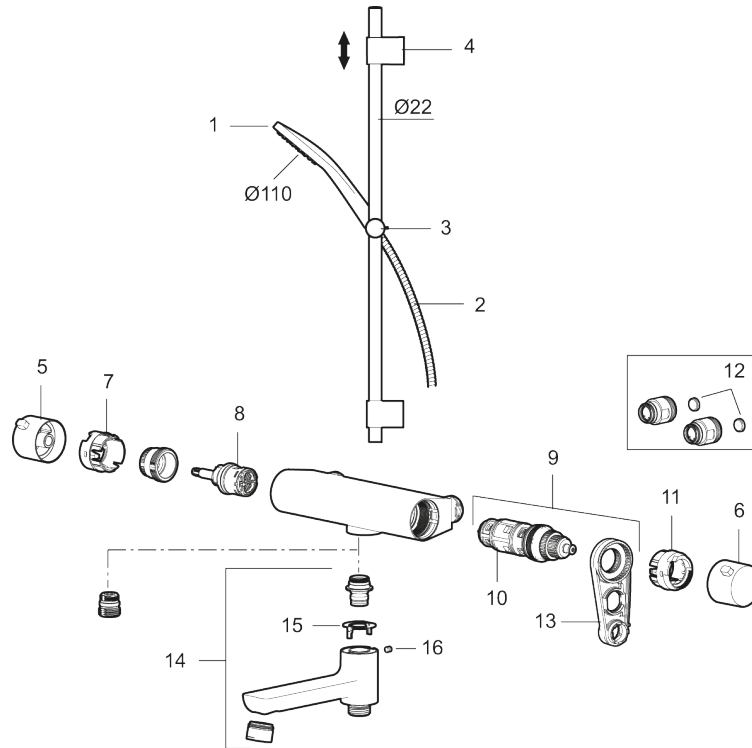

Article number: 341700.12 RSK: 8283474 Flow 3 bar: 22.9 l/m

Description: Matte black, 160 c/c

Consist of:

MORA LYNX thermostatic mixer:

- Swivel spout with built-in diverter
- Pressure balanced thermostatic mixer
- Temperature handle with safety stop at 38°C
- With Eco-function
- Lead Free material
- Approved non-return valves, EN-Standard EN1717

MORA LYNX shower set (art.no. 341300):

- Shower hose in metal, PVC- and BPA-free
- With adjustable wall brackets for usage of existing screw holes
- With Easy-Clean anti-limescale system

PRODUCT DESCRIPTION

Article number: 341700.12 RSK: 8283474

Sparepartlist

NO.	ART NO.	RSK	DESCRIPTION
1	S600238	8233065	
1	S600238.12	8233100	
2	S600109	8252036	Shower hose, chrome
2	S600109.12	8236624	Shower hose in metal, 1750 mm, matte black
3	S600246	8239619	Slider, chrome
3	S600246.12	8239664	Slider, matte black
4	S600266	8239702	Wall bracket, chrome, 2 pcs
4	S600266.12	8239703	
5	S600237	8397026	
5	S600237.12	8397027	
6	S600236	8397024	
6	S600236.12	8397025	
7	S600250	8397044	

NO.	ART NO.	RSK	DESCRIPTION
8	S600021	8441463	Reversible headwork 22 l/min, with service tool
8	S600270	8387233	Reversible headwork 22 l/min
9	S600084	8439709	Thermostatic cartridge, complete, incl. service tool
9	S600271	8397030	Thermostatic cartridge, complete, without service tool
10	S600270	8387233	Reversible headwork 22 l/min
11	S600023	8439703	Stop ring
12	409359.AA	8345172	Filter kit for connecting links, retail packed
13	S600298	3870203	Service tool
14	S600247	8441050	
14	S600247.12	8441051	
15	38521000	8295345	Stop ring
16	708655.AE	8295447	Locking screw