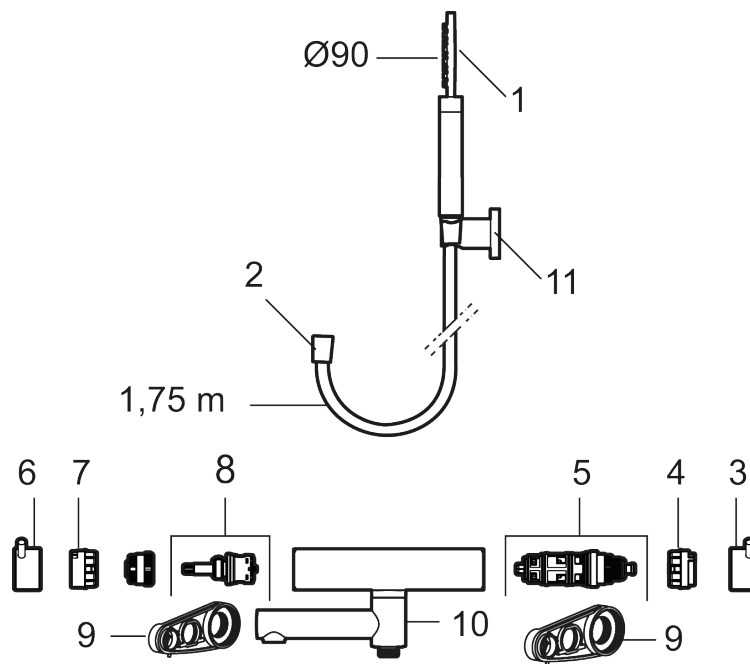

PRODUCT DESCRIPTION

INXX II bath mixer

With its durable, trendy polished brass finish and hand shower with a large, round nozzle, makes this mixer looks great and gives a truly relaxing baths. The INXX II collection offers a world-class water experience with constant temperature, high comfort and effective scald protection. The mixer has been tested and approved according to current building regulations and is energy-efficient, which means it reduces water and energy use without compromising on comfort.

About the collection

INXX II is an elegant, timeless collection in a palette of carefully selected colours. Offering a combination of high quality, sober design and outstanding comfort, this is the ultimate collection.

Article number: 270050.60   RSK: 8245100

Sparepartlist

NO.	ART NO.	RSK	DESCRIPTION
1	S600290	8233191	Hand shower, chrome
1	S600290.12	8233192	Hand shower, matte black
1	S600290.60	8233193	Hand shower, polished brass PVD
1	S600290.62	8233194	Hand shower, brused brass PVD
2	S600109	8252036	Shower hose, chrome
2	S600109.12	8236624	Shower hose in metal, 1750 mm, matte black
2	S600109.60	8236627	Shower hose in metal, 1750 mm, polished brass PVD