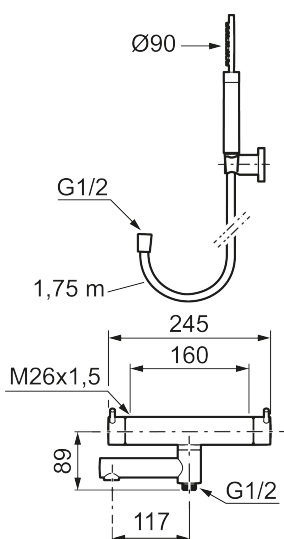

Article number: 270050.60 **RSK:** 8245100 **Flow 3 bar:** 7.6 l/m

Description: Polished brass PVD, 160 c/c

Unique characteristics

Backflow protection unit type **EB**

- With hand shower, holder and hose in metal, PVC- and BPA-free inner hose
- Swivel spout with built-in diverter
- Temperature- and pressure-balanced shower mixer that reacts quickly to changes and maintains an even water temperature
- Temperature handle with safety stop at 38°C
- Water-saving eco function on the flow control knob
- Approved non-return valves, EN-Standard EN1717

NO.	ART NO.	RSK	DESCRIPTION
2	S600109.62	8236628	Shower hose in metal, 1750 mm, brused brass PVD
3	409710.AE	8218902	Temperature handle, chrome
3	409710.12AE	8218903	Temperature handle, matte black
3	409710.60AE	8218906	Temperature handle, polished brass PVD
3	409710.62AE	8218907	Temperature handle, brused brass PVD
4	S600023	8439703	Stop ring
5	S600019	8439702	Thermostatic cartridge, complete, with service tool
6	409711.AE	8218901	Temperature handle, chrome
6	409711.12AE	8218908	Temperature handle, matte black
6	409711.60AE	8218911	Temperature handle, polished brass PVD
6	409711.62AE	8218912	Temperature handle, brused brass PVD
7	S600024	8439705	Stop ring
8	S600021	8441463	Reversible headwork 22 l/min, with service tool
8	S600270	8387233	Reversible headwork 22 l/min
9	S600298	3870203	Service tool
10	S600161	8440630	Swivel spout, for coversion of shower mixer to bath/shower mixer, chrome
10	S600161.12	8440631	Swivel spout, for coversion of shower mixer to bath/shower mixer, matte black
10	S600161.60	8440634	Swivel spout, for coversion of shower mixer to bath/shower mixer, polished brass PVD
10	S600161.62	8440635	Swivel spout, for coversion of shower mixer to bath/shower mixer, brushed brass PVD