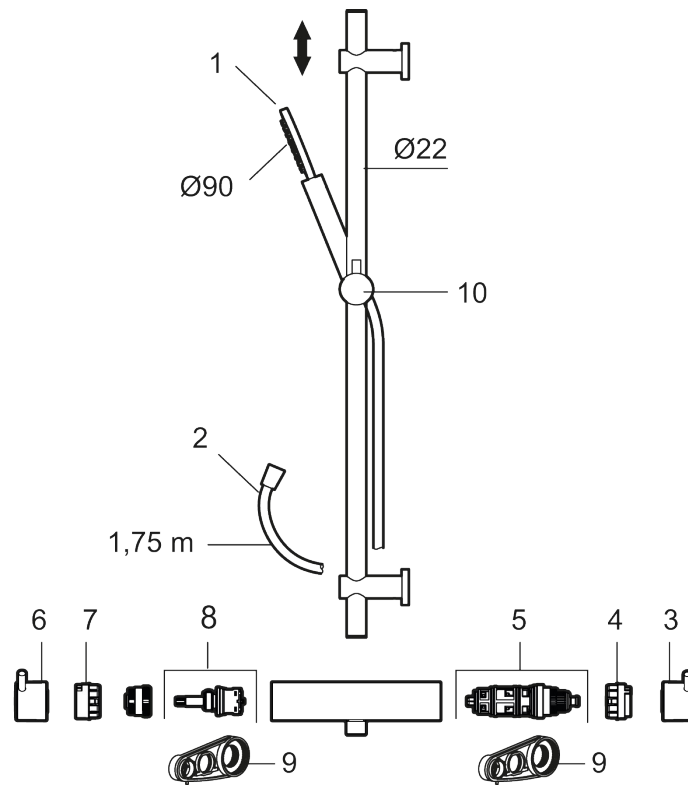

Article number: 271550.60 **RSK:** 8283705 **Flow 3 bar:** 7.6 l/m

Description: Polished brass PVD, 150 c/c

Unique characteristics

Backflow protection unit type 

- Temperature- and pressure-balanced shower mixer that reacts quickly to changes and maintains an even water temperature.
- Temperature handle with safety stop at 38°C
- Water-saving eco function on the flow control knob
- Approved non-return valves, EN-Standard EN1717
- With adjustable wall brackets for usage of existing screw holes
- With Easy-Clean anti-limescale system
- Shower hose in metal, PVC- and BPA-free

Article number: 271550.60

RSK: 8283705

Sparepartlist

NO.	ART NO.	RSK	DESCRIPTION
1	S600290	8233191	Hand shower, chrome
1	S600290.12	8233192	Hand shower, matte black
1	S600290.60	8233193	Hand shower, polished brass PVD
1	S600290.62	8233194	Hand shower, brused brass PVD
2	S600109	8252036	Shower hose, chrome