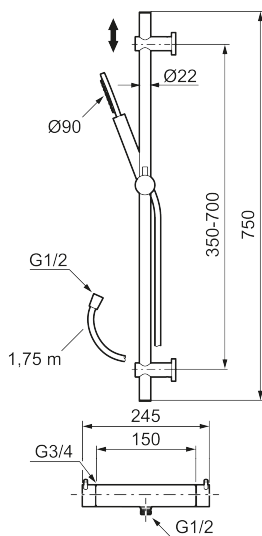

Article number: 271550.60 **RSK:** 8283705 **Flow 3 bar:** 7.6 l/m

Description: Polished brass PVD, 150 c/c

Unique characteristics

Backflow protection unit type 

- Temperature- and pressure-balanced shower mixer that reacts quickly to changes and maintains an even water temperature.
- Temperature handle with safety stop at 38°C
- Water-saving eco function on the flow control knob
- Approved non-return valves, EN-Standard EN1717
- With adjustable wall brackets for usage of existing screw holes
- With Easy-Clean anti-limescale system
- Shower hose in metal, PVC- and BPA-free

Article number: 271550.60

RSK: 8283705

Sparepartlist

NO.	ART NO.	RSK	DESCRIPTION
1	S600290	8233191	Hand shower, chrome
1	S600290.12	8233192	Hand shower, matte black
1	S600290.60	8233193	Hand shower, polished brass PVD
1	S600290.62	8233194	Hand shower, brused brass PVD
2	S600109	8252036	Shower hose, chrome