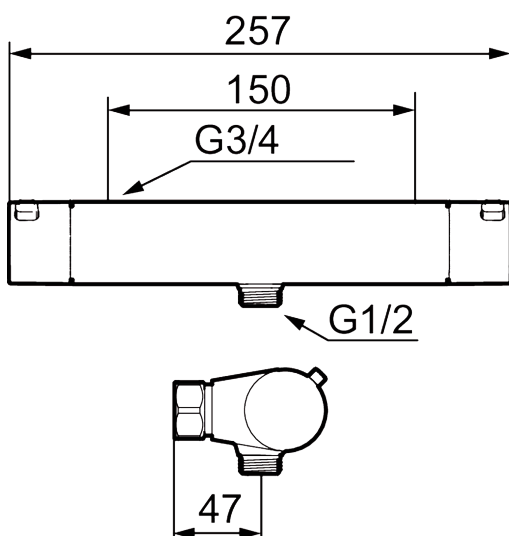

Unique characteristics

Backflow protection unit type