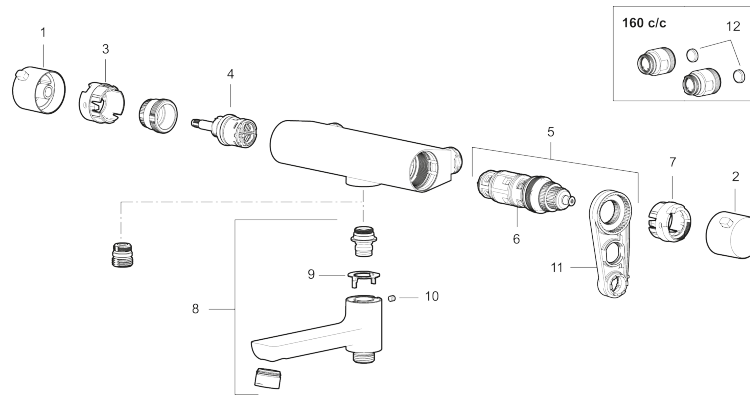

**Description:** Chrome, 150 c/c, incl. 2 x cover plates

- With shower connection down
- Pressure balanced thermostatic mixer
- Temperature handle with safety stop at 38°C
- With Eco-function
- Lead Free material
- Approved non-return valves, EN-Standard EN1717

## Sparepartlist

NO.	ART NO.	RSK	DESCRIPTION
1	S600237	8397026	
1	S600237.12	8397027	
2	S600236	8397024	
2	S600236.12	8397025	
3	S600024	8439705	Stop ring
4	S600020	8441462	Reversible headwork shower mixer 12 l/min, with service tool
4	S600269	8387232	Reversible headwork shower mixer 12 l/min
4	S600021	8441463	Reversible headwork 22 l/min, with service tool
4	S600270	8387233	Reversible headwork 22 l/min
5	S600084	8439709	Thermostatic cartridge, complete, incl. service tool
6	S600271	8397030	Thermostatic cartridge, complete, without service tool
7	S600023	8439703	Stop ring
8	S600247	8441050	
8	S600247.12	8441051	
9	38521000	8295345	Stop ring
10	708655.AE	8295447	Locking screw
11	S600298	3870203	Service tool
12	409359.AA	8345172	Filter kit for connecting links, retail packed