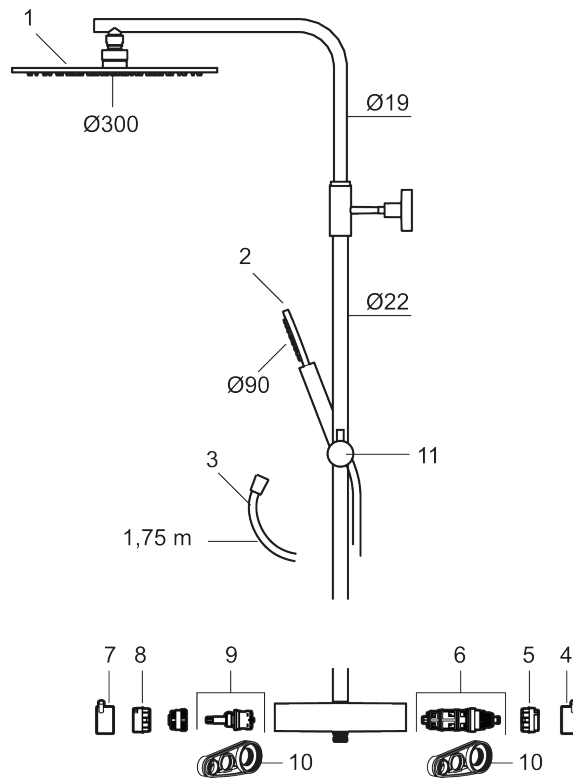

Article number: 271800.62 RSK: 8283088

Sparepartlist

NO.	ART NO.	RSK	DESCRIPTION
1	130348	8237489	Shower head 300 mm, chrome
1	130348.12	8237490	Shower head 300 mm, matte black
1	130348.22	8237491	Shower head 300 mm, matte white