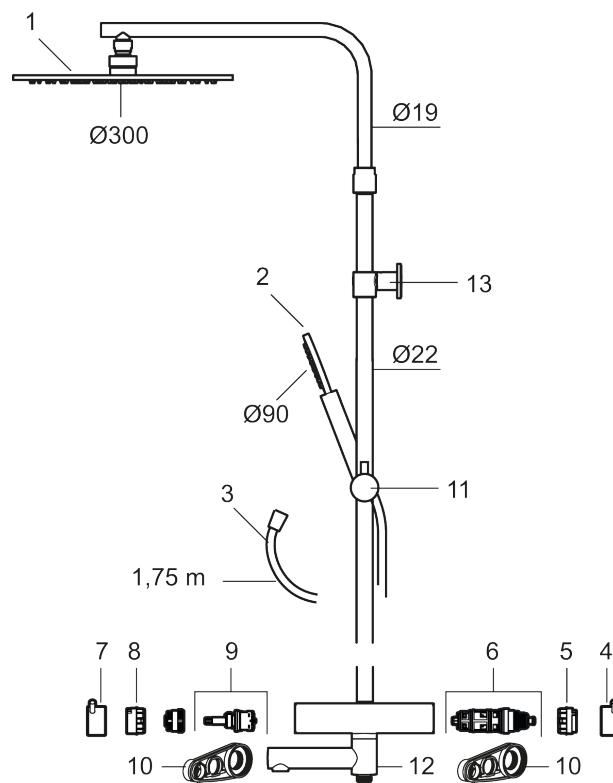

Article number: 272005.62 **RSK:** 8283726 **Flow 3 bar:** 7.6 l/m

Description: Brushed brass PVD, 150 c/c

Unique characteristics

Backflow protection unit type **EB**

- Temperature- and pressure-balanced bath mixer that reacts quickly to changes and maintains an even water temperature.
- Integrated diverter – easy-to-use water diversion between overhead shower and hand shower
- Temperature handle with safety stop at 38°C
- Water-saving eco function on the flow control knob
- Approved non-return valves, EN-Standard EN1717
- Swivel spout with built-in diverter
- With telescopic function, height can be adjusted 1150–1450 mm from the connection
- Wall bracket freely adjustable in height, 700–1000 from connection and 50–100 mm from wall, 2x20 mm spacers included, with sealing, hidden pipe joint
- Head shower and hand shower with Easy-Clean anti-limescale system
- Shower hose in metal, PVC- and BPA-free inner hose

Article number: 272005.62

RSK: 8283726

Sparepartlist

NO.	ART NO.	RSK	DESCRIPTION
1	S600291	8237698	Shower head 300 mm, chrome
1	S600291.12	8237699	Shower head 300 mm, matte black
1	S600291.60	8237700	Shower head 300 mm, polished brass PVD
1	S600291.62	8237701	Shower head 300 mm, brushed brass PVD
2	S600290	8233191	Hand shower, chrome