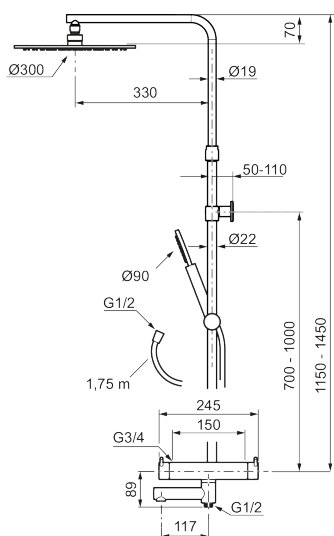

Article number: 272005.62 **RSK:** 8283726 **Flow 3 bar:** 7.6 l/m

Description: Brushed brass PVD, 150 c/c

Unique characteristics

Backflow protection unit type **EB**

- Temperature- and pressure-balanced bath mixer that reacts quickly to changes and maintains an even water temperature.
- Integrated diverter – easy-to-use water diversion between overhead shower and hand shower
- Temperature handle with safety stop at 38°C
- Water-saving eco function on the flow control knob
- Approved non-return valves, EN-Standard EN1717
- Swivel spout with built-in diverter
- With telescopic function, height can be adjusted 1150–1450 mm from the connection
- Wall bracket freely adjustable in height, 700–1000 from connection and 50–100 mm from wall, 2x20 mm spacers included, with sealing, hidden pipe joint
- Head shower and hand shower with Easy-Clean anti-limescale system
- Shower hose in metal, PVC- and BPA-free inner hose

Article number: 272005.62

RSK: 8283726

Sparepartlist

NO.	ART NO.	RSK	DESCRIPTION
1	S600291	8237698	Shower head 300 mm, chrome
1	S600291.12	8237699	Shower head 300 mm, matte black
1	S600291.60	8237700	Shower head 300 mm, polished brass PVD
1	S600291.62	8237701	Shower head 300 mm, brushed brass PVD
2	S600290	8233191	Hand shower, chrome