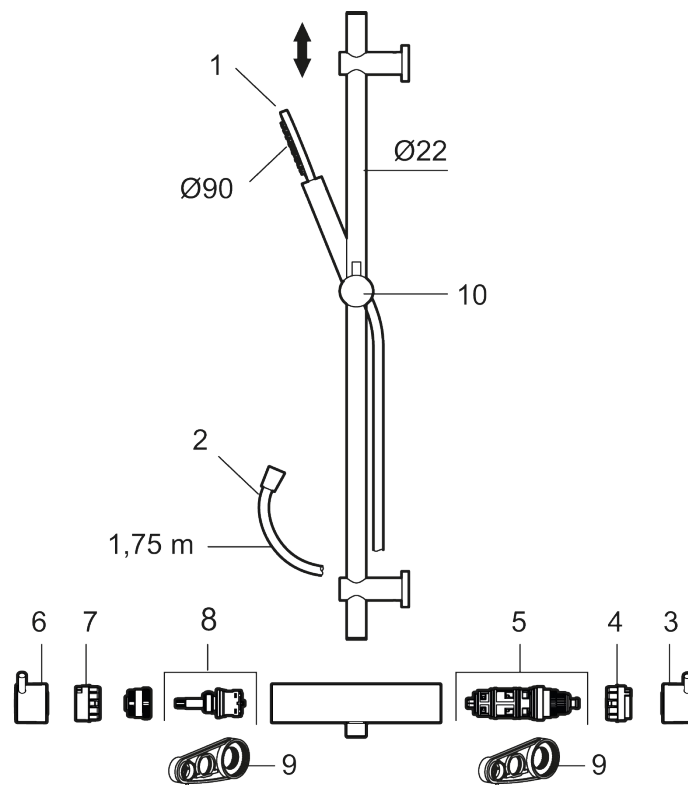

Article number: 271650 RSK: 8283707 Flow 3 bar: 7.6 l/m

Description: Chrome, 160 c/c

Article number: 271650

RSK: 8283707

Sparepartlist

NO.	ART NO.	RSK	DESCRIPTION
1	S600290	8233191	Hand shower, chrome
1	S600290.12	8233192	Hand shower, matte black
1	S600290.60	8233193	Hand shower, polished brass PVD
1	S600290.62	8233194	Hand shower, brused brass PVD
2	S600109	8252036	Shower hose, chrome

NO.	ART NO.	RSK	DESCRIPTION
2	S600109.12	8236624	Shower hose in metal, 1750 mm, matte black
2	S600109.60	8236627	Shower hose in metal, 1750 mm, polished brass PVD
2	S600109.62	8236628	Shower hose in metal, 1750 mm, brushed brass PVD
3	409710.AE	8218902	Temperature handle, chrome
3	409710.12AE	8218903	Temperature handle, matte black
3	409710.60AE	8218906	Temperature handle, polished brass PVD
3	409710.62AE	8218907	Temperature handle, brushed brass PVD
4	S600023	8439703	Stop ring
5	S600019	8439702	Thermostatic cartridge, complete, with service tool
6	409711.AE	8218901	Temperature handle, chrome
6	409711.12AE	8218908	Temperature handle, matte black
6	409711.60AE	8218911	Temperature handle, polished brass PVD
6	409711.62AE	8218912	Temperature handle, brushed brass PVD
7	S600024	8439705	Stop ring
8	S600020	8441462	Reversible headwork shower mixer 12 l/min, with service tool
8	S600269	8387232	Reversible headwork shower mixer 12 l/min
9	S600298	3870203	Service tool
10	S600186	8239630	Slider, chrome
10	S600186.12	8239631	Slider, matte black
10	S600186.60	8239632	Slider, polished brass PVD
10	S600186.62	8239633	Slider, brushed brass PVD