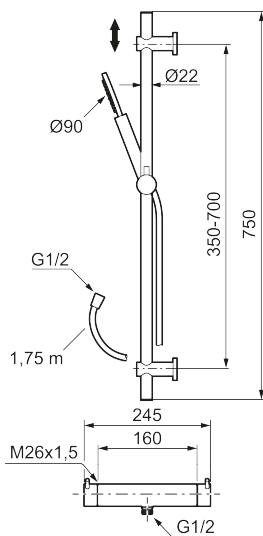

INXX II shower kit

With its durable chrome finish the INXX II combines classic design with high performance, constant temperature, outstanding comfort and effective scald protection. The mixer has been tested and approved according to current building regulations and is energy-efficient, which means it reduces water and energy use without compromising on comfort. The INXX II collection offers a world-class water experience.

About the collection

INXX II is an elegant, timeless collection in a palette of carefully selected colours. Offering a combination of high quality, sober design and outstanding comfort, this is the ultimate collection.

Article number: 271650 RSK: 8283707 Flow 3 bar: 7.6 l/m

Description: Chrome, 160 c/c

Unique characteristics

Backflow protection unit type **EB**

- Temperature- and pressure-balanced shower mixer that reacts quickly to changes and maintains an even water temperature.
- Temperature handle with safety stop at 38°C
- Water-saving eco function on the flow control knob
- Approved non-return valves, EN-Standard EN1717
- With adjustable wall brackets for usage of existing screw holes
- With Easy-Clean anti-limescale system
- Shower hose in metal, PVC- and BPA-free