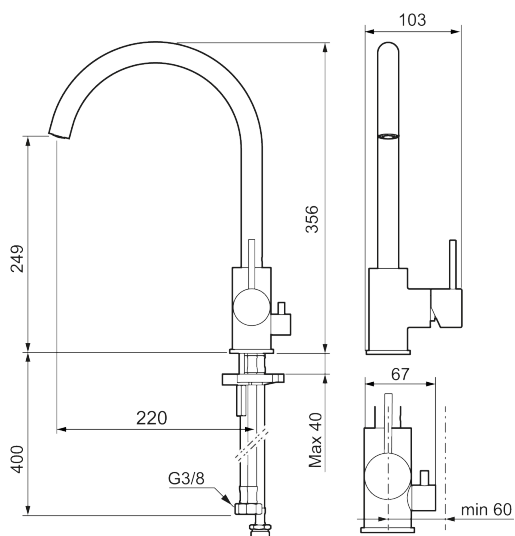

## INXX II soft kitchen mixer

Article number: 272151.12LD3      RSK: 8312092      Flow 3 bar: 3.8 l/m

Description: Matte black, LEED/BREEAM compliant

- Ceramic cartridge
- Adjustable flow control and temperature limiter
- Soft PEX<sup>®</sup> hoses with 3/8" connecting nut (stainless steel braided)
- Swivel spout, limitation part for 60°, 85°, 110° or 360° included
- With dish washer valve CW, not adjustable to HW
- Hole diameter Ø34-37 mm

### Unique characteristics

Backflow protection unit type 

PRODUCT DESCRIPTION

INXX II soft kitchen mixer

Article number:  
272151.12LD3

RSK: 8312092

Sparepartlist

NO.	ART NO.	RSK	DESCRIPTION
1	409700.AE	8394069	Lever, complete, chrome
1	409700.12AE	8394070	Lever, complete, matte black
1	409700.22AE	8394071	Lever, complete, matte white
1	409700.44AE	8394072	Lever, complete, matte grey
1	409700.60AE	8394073	Lever, complete, polished brass PVD
1	409700.62AE	8394074	Lever, complete, brushed brass PVD
1	409700.76AE	8394075	Lever, complete, brushed nickel
2	409702.AE	8437059	Ceramic cartridge
3	S600230		Aerator M21,5 ext., Z
4	S600055		Fastening details
5	209565.AE		Limitation segment
6	708843.AE	8295357	O-ring (15,54 x 2,62), 2 pcs
7	S600308	8387263	Stabilizer kit
8	409707.AE	8394082	Ceramic cartridge for dish washer connection
9	409712.AE	8441027	Swivel spout, chrome