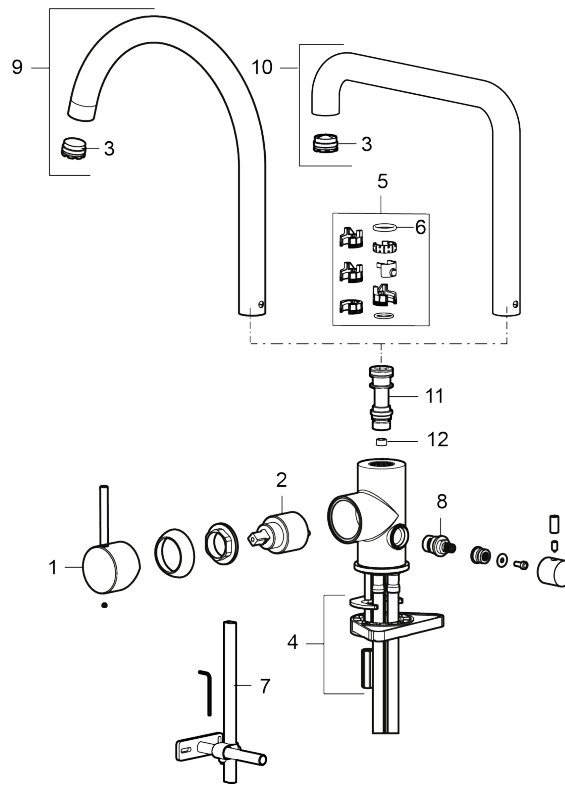

PRODUCT DESCRIPTION

INXX II soft kitchen mixer

Article number:
272151.12LD3

RSK: 8312092

Sparepartlist

NO.	ART NO.	RSK	DESCRIPTION
1	409700.AE	8394069	Lever, complete, chrome
1	409700.12AE	8394070	Lever, complete, matte black
1	409700.22AE	8394071	Lever, complete, matte white
1	409700.44AE	8394072	Lever, complete, matte grey
1	409700.60AE	8394073	Lever, complete, polished brass PVD
1	409700.62AE	8394074	Lever, complete, brushed brass PVD
1	409700.76AE	8394075	Lever, complete, brushed nickel
2	409702.AE	8437059	Ceramic cartridge
3	S600230		Aerator M21,5 ext., Z
4	S600055		Fastening details
5	209565.AE		Limitation segment
6	708843.AE	8295357	O-ring (15,54 x 2,62), 2 pcs
7	S600308	8387263	Stabilizer kit
8	409707.AE	8394082	Ceramic cartridge for dish washer connection
9	409712.AE	8441027	Swivel spout, chrome